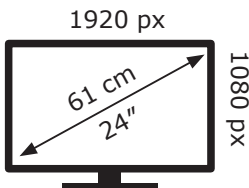

ENERG

IIYAMA CORPORATION

B2483HSU-B5

18 kWh/1000h