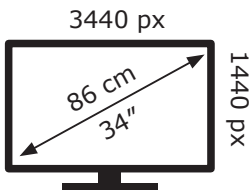

ENERG

IIYAMA CORPORATION

GB3467WQSU-B5

32 kWh/1000h

ABCDEF**G**

50 kWh/1000h