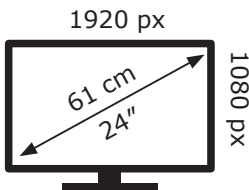

ENERG

IIYAMA CORPORATION

G2440HSU-B1

18 kWh/1000h