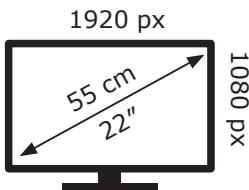

ENERG

IIYAMA CORPORATION

G2230HS-B1

13 kWh/1000h