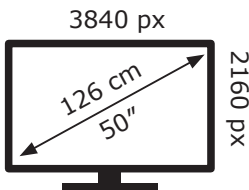

ENERG

Hisense

50E7KQ

70 kWh/1000h

ABCDEF**G**

100 kWh/1000h