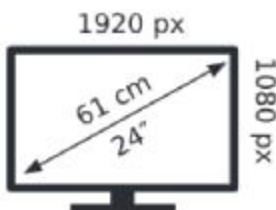

ENERG

acer

KG242Y P

18 kWh/1000h

ABCDEF**G**

38 kWh/1000h