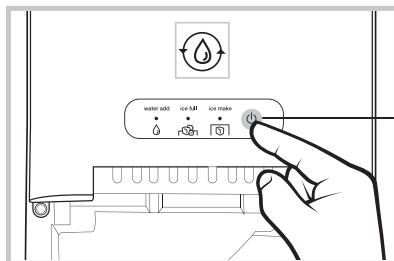

RED
GREEN
ON/OFF 6 sec.
6 min.
1x7days