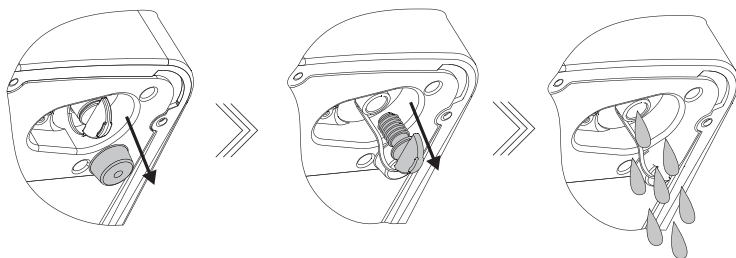

RED
GREEN
ON/OFF 6 sec.
6 min.
1x7days