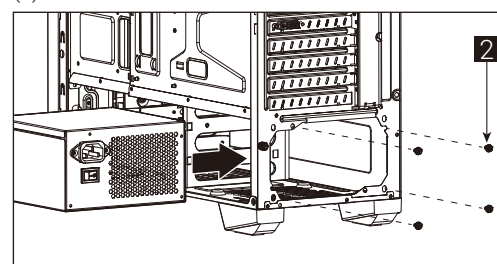

(2) Install PSU

English Install PSU	Italiano Installazione della PSU	繁体/简体 安裝電源供應器 / 安裝電源供應器
Español Instalación de Fuente	Polski Instalacja zasilacza	日本語 PSUを取り付けます
Deutsche Netzteil installieren	Русский Установите блок питания	Қазақ тілі Қорек блогын орнатыңыз
Français Installer unité d'alimentation	Português Instalar a fonte de alimentação	Türkçe PSU yükleyin