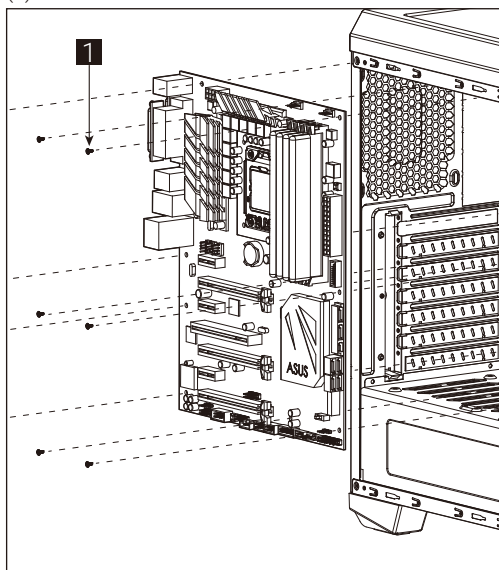

How to Install Guide

(1) Install Motherboard

English Install Motherboard	Русский Установите материнскую плату
Español Instalación de Placa madre	Português Instalar a placa principal
Deutsche Lüfter installieren	繁体/简体 安裝主機板 / 安裝主機板
Français Installer carte mère	日本語 マザーボードを取り付けます
Italiano Installazione della scheda madre	Қазақ тілі Аналық тақтаны орнатыңыз
Polski Instalacja płyty głównej	Türkçe Anakart yükleyin