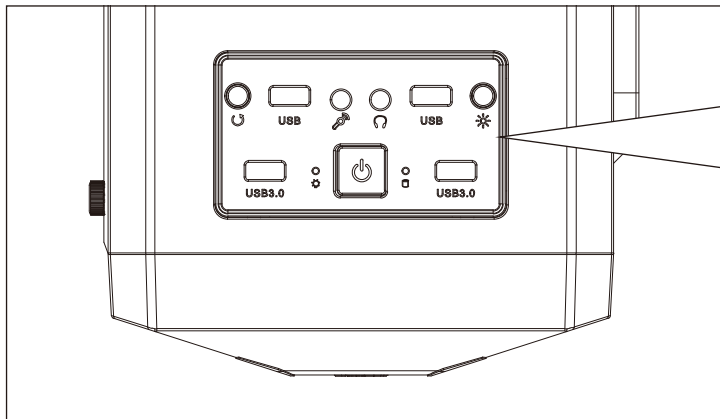

Français
Installer le radiateur

日本語
ラジエーターの取り付け

Italiano
Installare radiatore

Қазақ тілі
радиаторды орнатыңыз

Polski
Zainstaluj chłodnicę

Türkçe
radyatör takın

I/O Panel

Press and hold LED control button for 3 sec to turn off LED (only when not connected to ARGB motherboard).
To sync/unsync with motherboard LED software, connect/disconnect the ARGB connector to MB ARGB port.
Note : Specifications may vary depending on your region. Contact your local retailer for more information.