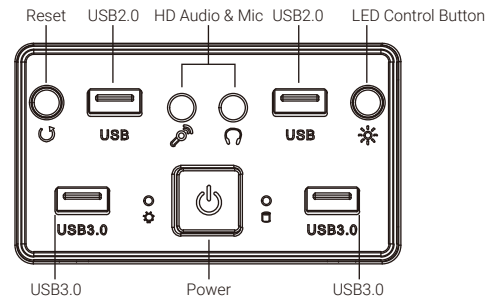

Français
Installer le radiateur

日本語
ラジエーターの取り付け

Italiano
Installare radiatore

Қазақ тілі
радиаторды орнатыңыз

Polski
Zainstaluj chłodnicę

Türkçe
radyatör takın

I/O Panel

Press and hold LED control button for 3 sec to turn off LED (only when not connected to ARGB motherboard).
To sync/unsync with motherboard LED software, connect/disconnect the ARGB connector to MB ARGB port.
Note : Specifications may vary depending on your region. Contact your local retailer for more information.