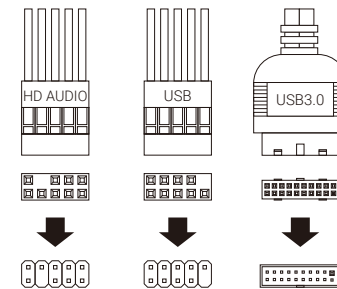

AeroCool
Cool

aerocool.io

Front I/O Cable Connection

Front I/O Connectors
(Please refer to the motherboard's manual for further instructions).

Note: Specifications may vary depending on your region.
Contact your local retailer for more information.

Accessory Bag Contents

- | | | | |
|----------|--|-----|-------------|
| 1 | | x12 | SSD Screw |
| | | | MB Screw |
| 2 | | x5 | PSU Screw |
| | | | PCI Screw |
| 3 | | x4 | HDD Screw |
| 4 | | x2 | MB Standoff |
| 5 | | x4 | Fan Screw |