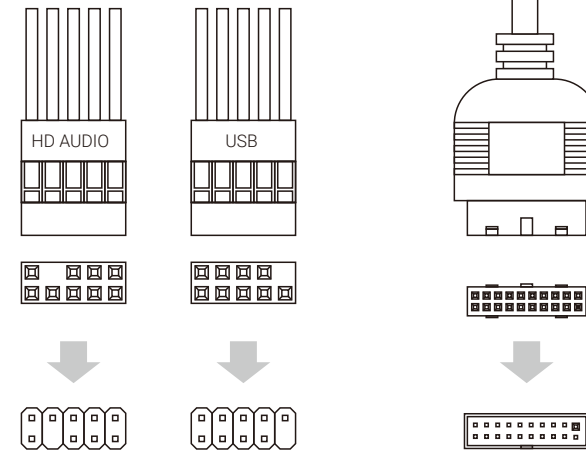

Front Panel Connector

(Please refer to the motherboard's manual for further instructions).