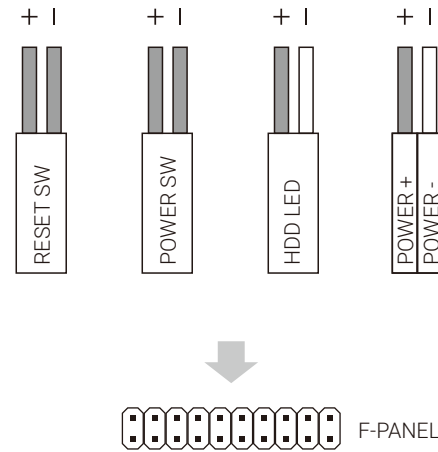

Front Panel Connector

(Please refer to the motherboard's manual for further instructions).