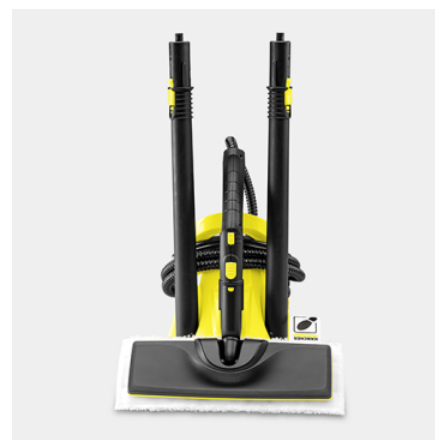

SC 2 DELUXE EASYFIX

The entry-level model for steam cleaning without chemicals: The compact SC 2 Deluxe EasyFix with illuminated LED ring for displaying the operating mode. Ideal for all hard surfaces throughout the home.

Equipment

Child safety lock		■
Safety valve		■
Steam flow control		on handle
Integrated filling funnel		■
Floor cleaning set		EasyFix + extension tube (2 × 0.5 m)
Accessories		hand nozzle, detail nozzle, round brush
Accessories bag		■
Microfibre floor cloth	piece(s)	1
Microfibre cover for hand nozzle	piece(s)	1
Accessory storage and parking position		■
Steam hose with trigger gun	m	2

LED light display on the device

- When the LED display lights up red, the device is still heating up. When it turns green, the device is ready to use.

Floor cleaning set EasyFix with flexible joint on the floor nozzle and convenient hook-and-loop fixing for the floor cleaning cloth

- Optimal cleaning results on all types of hard floors around the home thanks to efficient lamella technology.
- Contactless cloth changing without contact with dirt, and convenient attachment of the floor cleaning cloth thanks to the hook-and-loop system.
- Ergonomic, effective cleaning with full floor contact, regardless of the user's height, thanks to the flexible nozzle joint.