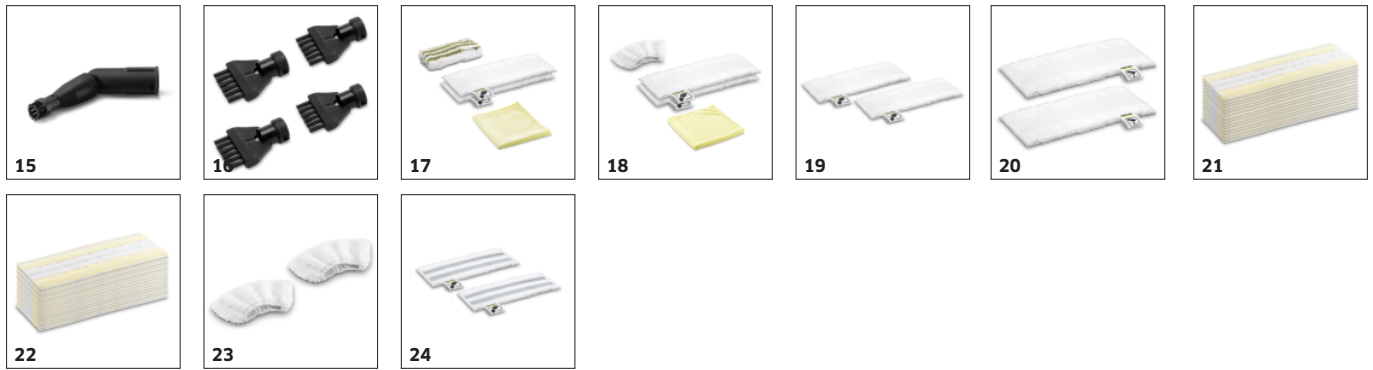

ACCESSORIES FOR SC 3 EASYFIX 1.513-124.0

		Order no.	Description	
STEAM CLEANER / STEAM VACUUM CLEANER / IRONING STATION				
Sets of brushes				
Steam turbo brush	15	2.863-159.0	No more tedious scrubbing! The steam turbo brush stands for effortless cleaning in half the time. It makes your work noticeably easier, especially when cleaning crevices, joints and corners.	☐
Crevice brush set	16	2.863-324.0	Effortless and efficient crevice cleaning, all without chemicals: The practical crevice brush set comprises four black sets of crevice bristles and is perfect for cleaning tile joints.	☐
Cloth kit				
Microfibre cloth set for bathrooms	17	2.863-266.0	The high-quality microfibre cloth set for steam cleaning in the bathroom contains two high-quality microfibre floor cloths, a microfibre abrasive cover for the hand nozzle and a microfibre polishing cloth.	☐
Microfibre cloth set for kitchens	18	2.863-265.0	The microfibre cloth set for steam cleaning in the kitchen contains two high-quality microfibre floor cloths, a microfibre cover for the hand nozzle and a microfibre stainless steel cloth.	☐
Microfibre cloth set for floor nozzle EasyFix	19	2.863-259.0	Cloth can be changed without having to come into contact with dirt: the high-quality Easyfix microfibre floor cloth. Thanks to the hook-and-loop system, they are easy and quick to attach to and remove from the EasyFix steam cleaner floor nozzle.	☐
EasyFix Mini microfibre cloth set for floor nozzle	20	2.863-296.0	Cloth can be changed without having to come into contact with dirt: The high-quality EasyFix Mini microfibre floor cloths. Thanks to the hook-and-loop system, they are easy and quick to attach to and remove from the EasyFix Mini steam cleaner floor nozzle.	☐
EasyFix disposable cloth set	21	2.863-299.0	Set of 15 disposable cloths for the EasyFix floor nozzle for fast and hygienic cleaning of hard surfaces. The yellow hook-and-loop strips enable the cloth to be attached easily.	☐
EasyFix Mini disposable cloth set	22	2.863-300.0	Set of 15 disposable cloths for the EasyFix Mini floor nozzle for fast and hygienic cleaning of hard surfaces. The yellow hook-and-loop strips enable the cloth to be attached easily.	☐
Microfibre cover set for the hand nozzle	23	2.863-270.0	The set with two covers for the hand nozzle. The covers are made of high-quality microfibre - for the best results when loosening and picking up dirt.	☐
Abrasive cloth set abrasiv for floor nozzle EasyFix	24	2.863-309.0	The EasyFix abrasive floor cleaning cloths remove even stubborn stains from scratch-resistant stone floors. The hook-and-loop system allows easy attachment and removal without contact with dirt.	☐

■ Included in the scope of supply. □ Available accessories. ○ Detergents.