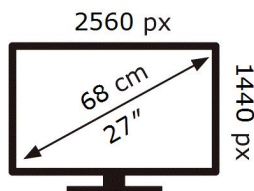

ENERG

SAMSUNG

S27BG650EU

26 kWh/1000h

ABCDEF **G**

61 kWh/1000h

2019/2013