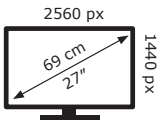

ENERG

PHILIPS

27M2C5500W

26 kWh/1000h

ABCDEF**G**

56 kWh/1000h