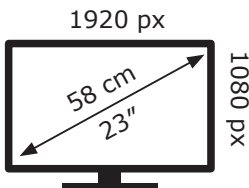

ENERG

ASUS

VZ239HE-W

16 kWh/1000h