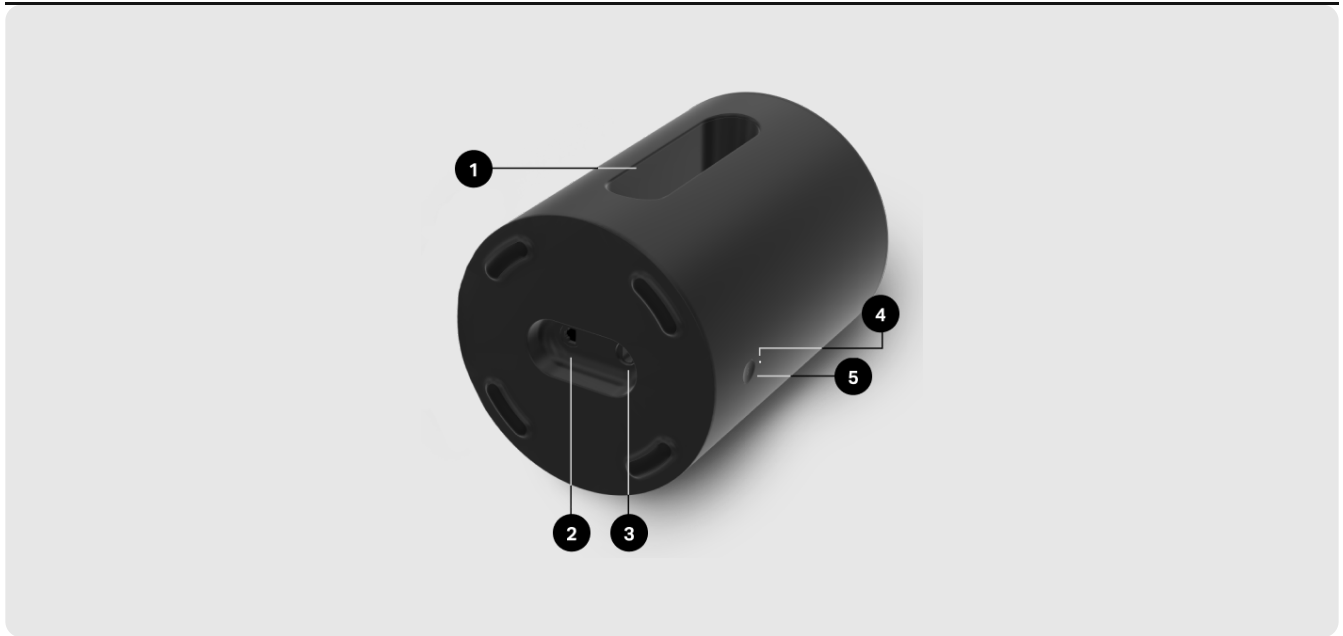

Controls and buttons

1

Center tunnel

Efficiently moves air to maximize bass.

2

Ethernet port

Use an Ethernet cable if you want to connect to a router (optional).

3

AC power (mains) input

Use only the supplied power cord to connect to a power outlet. (Using a third party power cord will void your warranty.) Be sure to use the proper power adapter for your country.