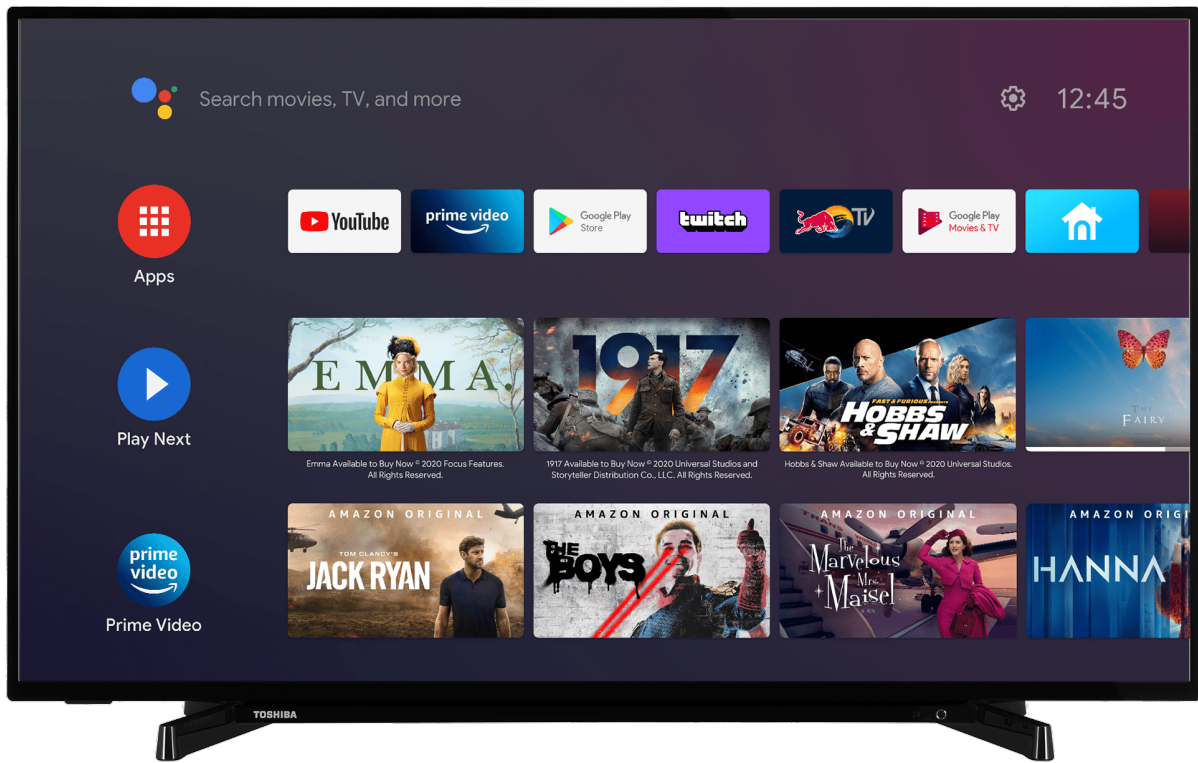

androidtv

Dolby Vision

Dolby Atmos

SOUND BY ONKYO

Google Play

Chromecast built-in

NETFLIX

prime video

Use your voice to search for shows, control your TV, plan your day, and more. Just ask Google.

Dolby Atmos

A TV with down firing stereo speakers using Dolby Atmos audio processing will provide breathtaking sound that has impressive clarity, richness, detail, and depth. A consumer can experience Dolby Atmos in the cinema and get that same Dolby Atmos experience in the home like no other sound solution.

Dolby Vision

Immerse yourself in the on-screen action with one of our Toshiba Dolby Vision compatible TVs. The preferred HDR video format of movie makers around the world, Dolby Vision uses dynamic metadata to read and calculate exactly the right brightness level for every TV frame.

TRU RESOLUTION

Automatically up-scales non 4K content so you can experience your favourite movies and TV shows in the highest resolution.

Enhances the contrast of an image by optimising the darker and brighter regions to create a more realistic image.

Simplifies the expansion of the surround sound listening by providing primarily the perception of height channels, without requiring additional speakers. DTS achieve 3D surrounding sounds natively without sound conversion process from 2D to 3D.

Awarded the 4K HDR Ultra HD logo, all our 4K HDR TVs have been proven to deliver and faithfully display 4K HDR content in all its glory.

Bringing you more ways to access HDR content, our TVs not only support the standard HDR video format, HDR10, but also Hybrid Log Gamma or "HLG". This compatibility with HLG future-proofs our models, so that one day you will be able to watch HDR over the air broadcasts.