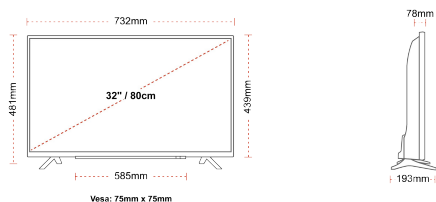

- ⊗ Android TV
- ⊗ Google Assistant
- ⊗ Chromecast Built in
- ⊗ Google Play Store
- ⊗ 3x HDMI, 2x USB
- ⊗ Internal WLAN & Bluetooth

CONNECTIONS

SIZE

DISPLAY

Screen Size (inch / cm)	32" / 80cm
Panel Type	Direct Back Light (DLED)
Resolution	HD Ready (1366 x 768)
Brightness	250

MECHANICAL

Boxed dimensions (mm)	795 x 128 x 530
Dimensions with stand (mm)	732 x 193 x 481
Dimensions without Stand (mm)	732 x 78 x 439
Gross Weight (kg)	7
Net Weight (kg)	4,7
VESA (Wall mount) WxH	75mm x 75mm
Screw Size	M4