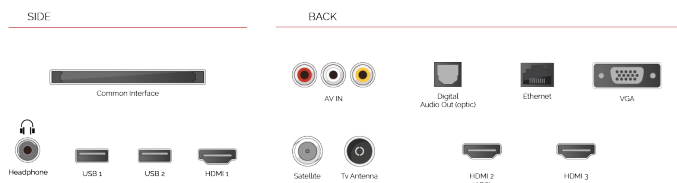

- ⊗ Android TV
- ⊗ Google Assistant
- ⊗ Chromecast Built in
- ⊗ Google Play Store
- ⊗ 3x HDMI, 2x USB
- ⊗ Internal WLAN & Bluetooth

CONNECTIONS

SIZE

DISPLAY

Screen Size (inch / cm)	32" / 80cm
Panel Type	Direct Back Light (DLED)
Resolution	HD Ready (1366 x 768)
Brightness	250