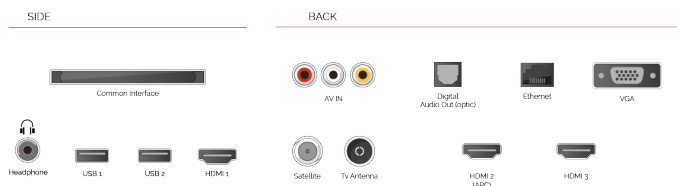

**HDR**

32kWh/1000

**HIGHLIGHTS**

- ⊗ Android TV
- ⊗ Google Assistant
- ⊗ Chromecast Built in
- ⊗ Google Play Store
- ⊗ 3x HDMI, 2x USB
- ⊗ Internal WLAN & Bluetooth

**CONNECTIONS**

**SIZE**

**DISPLAY**

Screen Size (inch / cm)	32" / 80cm
Panel Type	Direct Back Light (DLED)
Resolution	FHD (1920 x 1080)
Brightness	250