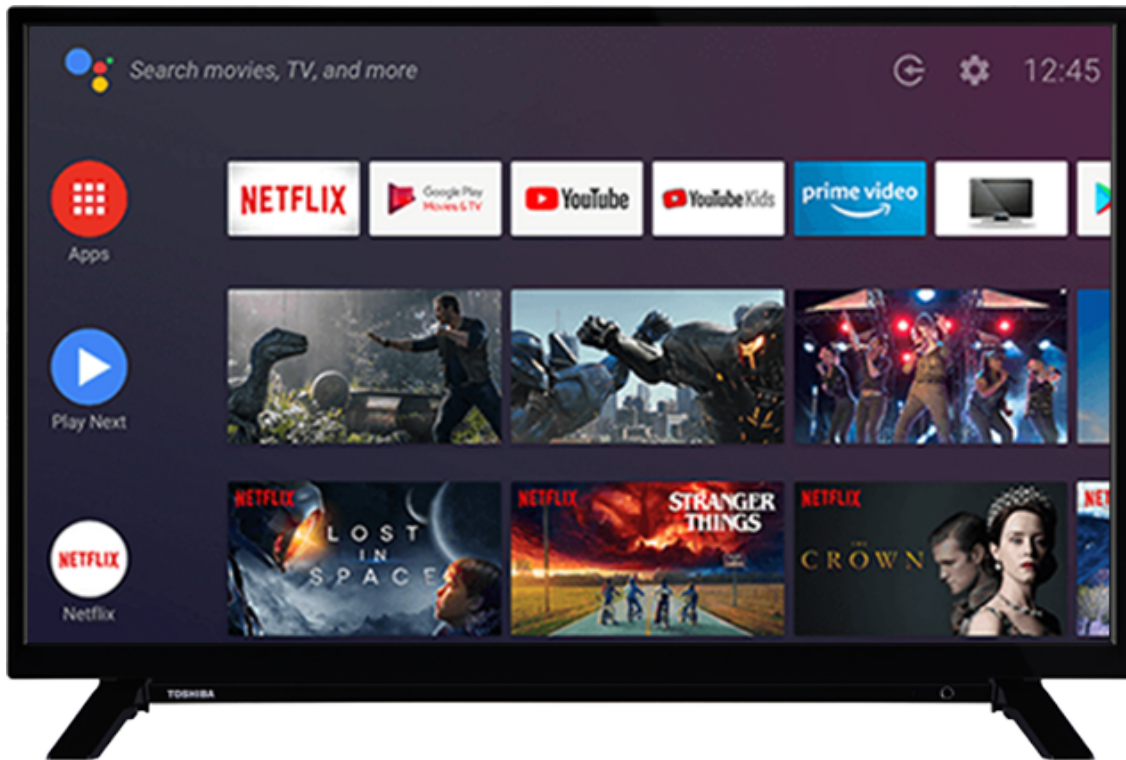

Bringing you more ways to access HDR content, our TVs not only support the standard HDR video format, HDR10, but also Hybrid Log Gamma or "HLG". This compatibility with HLG future-proofs our models, so that one day you will be able to watch HDR over the air broadcasts.

Indulge your appetite for high-quality home entertainment. Enjoy countless movies and TV shows as well as award-winning Prime Originals.

Discover the Netflix® button on your remote control to jump from one adventure to another.

Experience the kind of audio that you would normally expect to hear in a movie theatre. Enjoy authentic-sounding dialogue and hear more of the on-screen action thanks to Dolby Audio™.