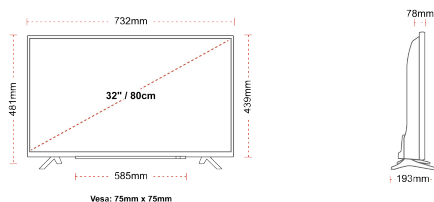

**HDR**

32kWh/1000

**HIGHLIGHTS**

- ⊗ Android TV
- ⊗ Google Assistant
- ⊗ Chromecast Built in
- ⊗ Google Play Store
- ⊗ 3x HDMI, 2x USB
- ⊗ Internal WLAN & Bluetooth

**CONNECTIONS**

**SIZE**

**DISPLAY**

Screen Size (inch / cm)	32" / 80cm
Panel Type	Direct Back Light (DLED)
Resolution	FHD (1920 x 1080)
Brightness	250

**MECHANICAL**

Boxed dimensions (mm)	795 x 128 x 530
Dimensions with stand (mm)	732 x 193 x 481
Dimensions without Stand (mm)	732 x 78 x 439
Gross Weight (kg)	7
Net Weight (kg)	4,7
VESA (Wall mount) WxH	75mm x 75mm
Screw Size	M4