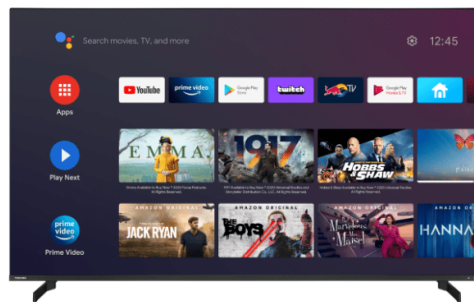

Informacije o proizvodu (EN)

TOSHIBA QLED televizor 65QA5D63DG

TOSHIBA

Tehnoteka je online destinacija za upoređivanje cena i karakteristika bele tehnike, potrošačke elektronike i IT uređaja kod trgovinskih lanaca i internet prodavnica u Srbiji. Naša stranica vam omogućava da istražite najnovije informacije, detaljne karakteristike i konkurentne cene proizvoda.

Posetite nas i uživajte u ekskluzivnom iskustvu pametne kupovine klikom na link:

<https://tehnoteka.rs/p/toshiba-qled-televizor-65qa5d63dg-akcija-cena/>