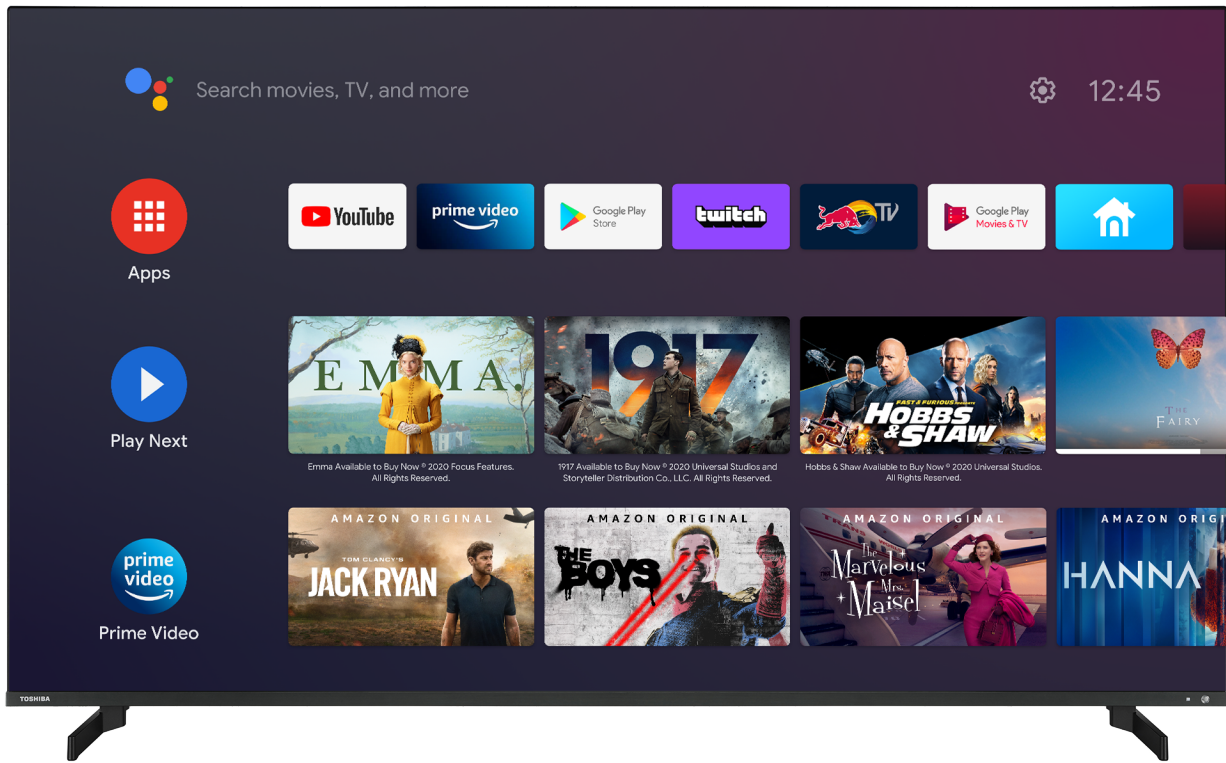

androidtv

androidtv

Explore thousands of movies, shows, games and get answers to your questions on the big screen with Android TV and Google Voice Assistant. Plus, with Chromecast built-in, simply cast movie, shows and photos from all your family's devices.

TRU Picture Technology provides smooth, upscaled and more detailed viewing whatever you're watching.

Enhances the contrast of an image by optimising the darker and brighter regions to create a more realistic image.

Predicts the frame in between the frames to create smoother viewing in fast-paced scenes. Perfect for sport and movies.

Automatically up-scales non 4K content so you can experience your favourite movies and TV shows in the highest resolution.

A TV with down firing stereo speakers using Dolby Atmos audio processing will provide breathtaking sound that has impressive clarity, richness, detail, and depth. A consumer can experience Dolby Atmos in the cinema and get that same Dolby Atmos experience in the home like no other sound solution.

Immerse yourself in the on-screen action with one of our Toshiba Dolby Vision compatible TVs. The preferred HDR video format of movie makers around the world, Dolby Vision uses dynamic metadata to read and calculate exactly the right brightness level for every TV frame.

QLED TV creates brighter, more-saturated, and more accurate colors. The LED in most LCD TV emits white light, but those in quantum dot televisions emits blue light.