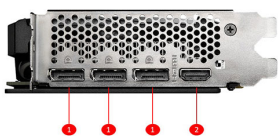

Posetite nas i uživajte u ekskluzivnom iskustvu pametne kupovine klikom na link:

<https://tehnoteka.rs/p/msi-geforce-rtx-3060-ventus-2x-12gb-gddr6-192-bit-graficka-kartica-akcija-cena/>

SPECIFICATIONS

Model Name	GeForce RTX™ 3060 VENTUS 2X 12G OC
Graphics Processing Unit	NVIDIA® GeForce RTX™ 3060
Interface	PCI Express® Gen 4
Core Clocks	Boost: 1807 MHz
CUDA® CORES	3584
Memory Speed	15 Gbps
Memory	12GB GDDR6
Memory Bus	192-bit
Output	DisplayPort x 3 (v1.4) / HDMI™ x 1 (Supports 4K@120Hz as specified in HDMI™ 2.1)
HDCP Support	Y
Power consumption	170W
Power connectors	8-pin x 1
Recommended PSU	550W
Card Dimension (mm)	235 x 124 x 42 mm
Weight (Card / Package)	675 g / 1030 g
DirectX Version Support	12 API
OpenGL Version Support	4.6
Maximum Displays	4
VR Ready	Y
G-SYNC® technology	Y
Adaptive Vertical Sync	Y
Digital Maximum Resolution	7680 x 4320

CONNECTIONS

1. DisplayPort
2. HDMI™

FEATURES

Zero Frozr

The fans completely stop when temperatures are relatively low, eliminating all noise.

TORX FAN 3.0

The award-winning MSI TORX Fan 3.0 design creates high static pressure and pushes the limits of thermal performance.