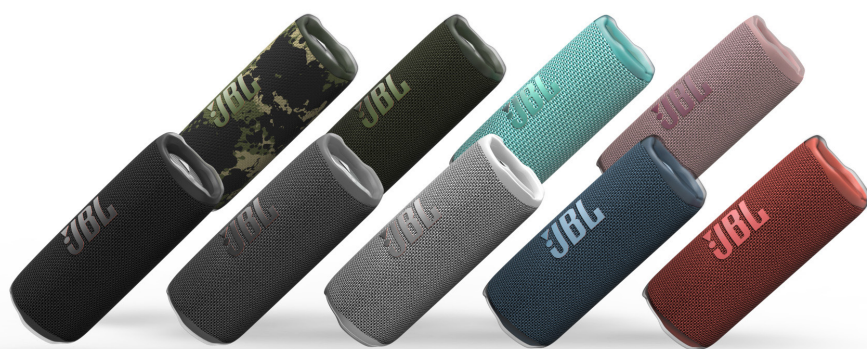

## Bold sound for every adventure.

Your adventure. Your soundtrack. The bold new JBL Flip 6 delivers powerful JBL Original Pro Sound with exceptional clarity thanks to its 2-way speaker system consisting of an optimized racetrack-shaped driver, separate tweeter, and dual pumping bass radiators. This big-sounding, yet easy to carry speaker is waterproof and dustproof, so you can take it anywhere in any weather. And with 12 hours of battery life, you can party 'til the sun goes down—or comes up—wherever the music moves you. Use PartyBoost to link multiple compatible speakers. The Flip 6 comes in a variety of cool colors.

## Features

- ▶ Louder, more powerful sound
- ▶ IP67 waterproof and dustproof
- ▶ 12 Hours of Playtime
- ▶ Bold design
- ▶ Crank up the fun with PartyBoost
- ▶ JBL Portable app
- ▶ USB charging protection
- ▶ Wireless Bluetooth streaming
- ▶ Eco-friendly packaging

# FLIP 6

Portable Waterproof Speaker

### Louder, more powerful sound

The beat goes on with the JBL Flip 6 2-way speaker system, engineered to deliver loud, crystal clear, powerful sound. Its racetrack-shaped woofer delivers exceptional low frequencies and midrange, while a separate tweeter produces crisp, clear high-frequencies. Flip 6 also features optimized dual passive radiators for deep bass, fine-tuned with using Harman's advanced algorithm.