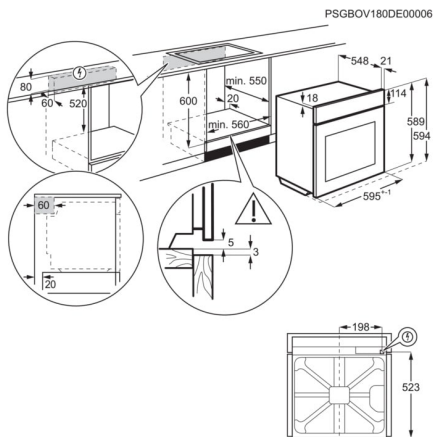

Specifikacije

Installation	BI	Largest surface area cm ² - Top Oven	1424
Connectivity	Nema	Napon (V)	220-240
Boja	Pure Black	Type of plug	Schuko
Oven control type	Pop in / Pop out flat with sungrind	Spoljašnja dužina kabla u m	1.6
Included fittings	TR1LV	Weight net cleaner and accessories no packaging	33.4
Cooking	Steam Integrated	Height total	594
Trays type - Top Oven	1 Cake tray grey enamel, 1 Dripping pan grey enamel	Width mm	596
Grids type - Top Oven	1 Wire shelf chromed high	Depth mm	569
Runners - Top Oven	Grid Runners Easy Entry	Built in height mm	600
Total electricity loading (W)	3390	Built in width mm	560
Max power grill - Top Oven	2300	Built in depth mm	550
Bottom element power - Top Oven	1000	Weight gross cleaner and accessories with packaging	34.4
Grill element power - Top Oven	2300	Package height	654
Ring element power - Top Oven	2400	Package width	635
Oven light - Top Oven	1, Back halogen	Package depth	670
Cleaning top oven	Pyrolytic	Stacking level	6
Lamp power - Top Oven	40	PNC	949 494 860
Energy efficiency class	A+	EAN kod	7332543997381
SecGenEConskWhCM	0.93		
Fan Forced - Energy consumption, kWh/cycle	0.69		
Temperature range	30°C - 300°C		
Noise power in dB(A) - Top Oven.	45		
Volume usable, l	72		