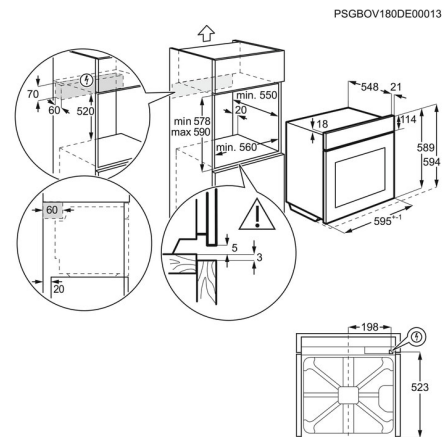

Specifikacije

Installation	BI	Largest surface area cm ² - Top Oven	1424
Connectivity	Nema	Napon (V)	220-240
Boja	Pure Black	Type of plug	Schuko
Oven control type	Pop in / Pop out flat with sungrind	Spoljašnja dužina kabla u m	1.6
Included fittings	TR1LV	Weight net cleaner and accessories no packaging	33.4
Cooking	Steam Integrated	Height total	594
Trays type - Top Oven	1 Cake tray grey enamel, 1 Dripping pan grey enamel	Width mm	596
Grids type - Top Oven	1 Wire shelf chromed high	Depth mm	569
Runners - Top Oven	Grid Runners Easy Entry	Built in height mm	600
Total electricity loading (W)	3390	Built in width mm	560
Max power grill - Top Oven	2300	Built in depth mm	550
Bottom element power - Top Oven	1000	Weight gross cleaner and accessories with packaging	34.4
Grill element power - Top Oven	2300	Package height	654
Ring element power - Top Oven	2400	Package width	635
Oven light - Top Oven	1, Back halogen	Package depth	670
Cleaning top oven	Pyrolytic	Stacking level	6
Lamp power - Top Oven	40	PNC	949 494 860
Energy efficiency class	A+	EAN kod	7332543997381
SecGenEConskWhCM	0.93		
Fan Forced - Energy consumption, kWh/cycle	0.69		
Temperature range	30°C - 300°C		
Noise power in dB(A) - Top Oven.	45		
Volume usable, l	72		