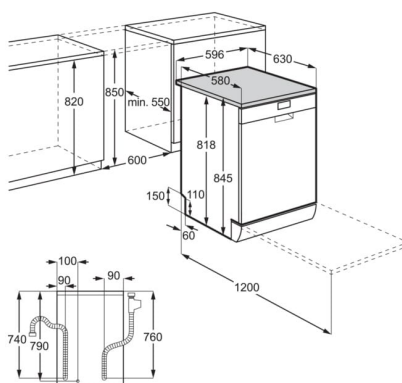

Specifikacije

Dimensions HxWxD in mm	850x598x622
Panel colour	Stainless steel
Door colour	Stainless steel
Connected load (W)	1950
EnergyClassE20	D
DryingPerfIndexE20	0
CleaningPerfIndexE20	0
RatedCapacityE20	14
Installation	FS

PSGBDW210DE00005