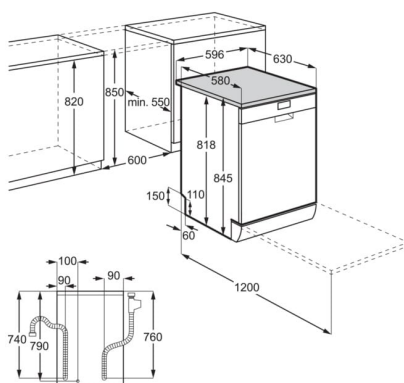

Specifikacije

Dimensions HxWxD in mm	850x598x622
Panel colour	Stainless steel
Door colour	Stainless steel
Connected load (W)	1950
EnergyClassE20	E
DryingPerfIndexE20	0
CleaningPerfIndexE20	0
RatedCapacityE20	13
Installation	FS

PSGBDW210DE00005