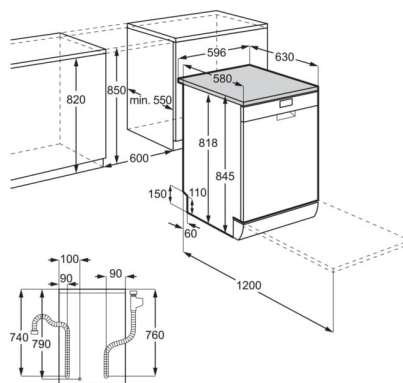

Specifikacije

Dimensions HxWxD in mm	850x598x622
Panel colour	White
Door colour	White
Connected load (W)	1950
EnergyClassE20	E
DryingPerfIndexE20	0
CleaningPerfIndexE20	0
RatedCapacityE20	13
Installation	FS

PSGBDW210DE00005