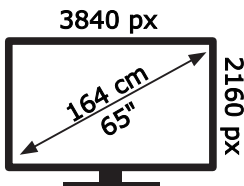

# ENERG

**TOSHIBA**

**65QA5D63DG**

**85** kWh/1000h

ABCDEF **G**

**195** kWh/1000h

**50639470**

2019/2013