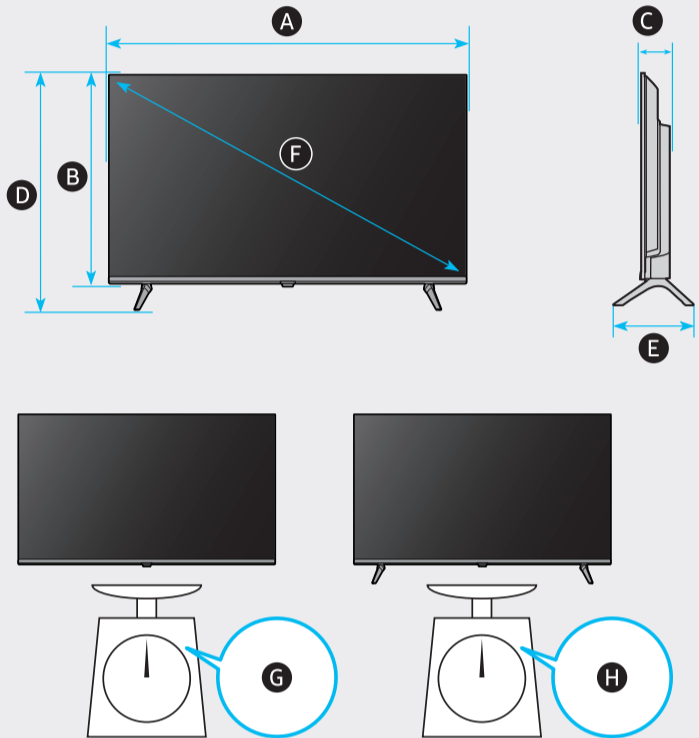

Posetite nas i uživajte u ekskluzivnom iskustvu pametne kupovine klikom na link:

<https://tehnoteka.rs/p/samsung-televizor-ue65au7022kxxh-akcija-cena/>

5

	A	B	C	D	E	F	G	H
43AU6*** 43AU7***	37.7 inches (958.4 mm) (95.84 cm)	22.4 inches (568.2 mm) (56.82 cm)	3.2 inches (80.2 mm) (8.02 cm)	24.8 inches (630.9 mm) (63.09 cm)	8.6 inches (217.5 mm) (21.75 cm)	42.5 inches (108 cm)	16.1 lbs (7.3 kg)	16.3 lbs (7.4 kg)
50AU6*** 50AU7***	43.8 inches (1112.2 mm) (111.22 cm)	25.8 inches (656.3 mm) (65.63 cm)	3.2 inches (80.1 mm) (8.01 cm)	28.5 inches (723.8 mm) (72.38 cm)	9.9 inches (251.7 mm) (25.17 cm)	49.5 inches (125 cm)	22.7 lbs (10.3 kg)	22.9 lbs (10.4 kg)
55AU6*** 55AU7***	48.3 inches (1227.6 mm) (122.76 cm)	28.4 inches (721.1 mm) (72.11 cm)	3.2 inches (80.1 mm) (8.01 cm)	31.1 inches (788.7 mm) (78.87 cm)	9.9 inches (251.7 mm) (25.17 cm)	54.6 inches (138 cm)	27.3 lbs (12.4 kg)	27.6 lbs (12.5 kg)
65AU6*** 65AU7***	57 inches (1447.5 mm) (144.75 cm)	33.3 inches (846.2 mm) (84.62 cm)	3.2 inches (81.1 mm) (8.11 cm)	36.1 inches (915.8 mm) (91.58 cm)	12.1 inches (308.5 mm) (30.85 cm)	64.5 inches (163 cm)	42.8 lbs (19.4 kg)	43.2 lbs (19.6 kg)