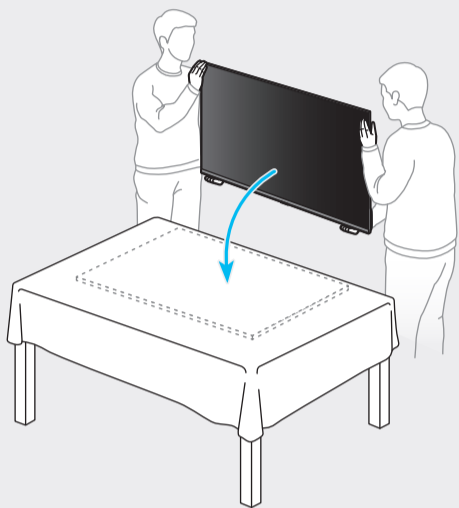

X41G78SV00307A

43"
-
55"

65"

		USB
		OPTICAL
		HDMI (eARC)
		HDMI
		LAN
		ANT

1

2

3

4