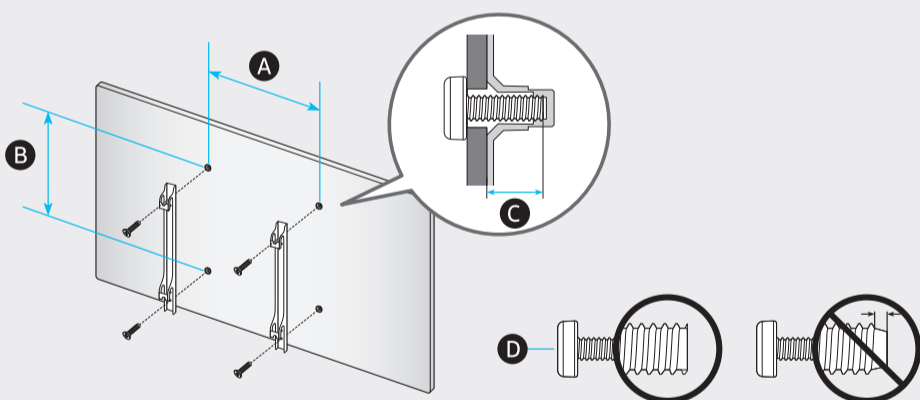

Posetite nas i uživajte u ekskluzivnom iskustvu pametne kupovine klikom na link:

<https://tehnoteka.rs/p/samsung-televizor-ue65au7022kxxh-akcija-cena/>

5

	A	B	C	D	E	F	G	H
43AU6*** 43AU7***	37.7 inches (958.4 mm) (95.84 cm)	22.4 inches (568.2 mm) (56.82 cm)	3.2 inches (80.2 mm) (8.02 cm)	24.8 inches (630.9 mm) (63.09 cm)	8.6 inches (217.5 mm) (21.75 cm)	42.5 inches (108 cm)	16.1 lbs (7.3 kg)	16.3 lbs (7.4 kg)
50AU6*** 50AU7***	43.8 inches (1112.2 mm) (111.22 cm)	25.8 inches (656.3 mm) (65.63 cm)	3.2 inches (80.1 mm) (8.01 cm)	28.5 inches (723.8 mm) (72.38 cm)	9.9 inches (251.7 mm) (25.17 cm)	49.5 inches (125 cm)	22.7 lbs (10.3 kg)	22.9 lbs (10.4 kg)
55AU6*** 55AU7***	48.3 inches (1227.6 mm) (122.76 cm)	28.4 inches (721.1 mm) (72.11 cm)	3.2 inches (80.1 mm) (8.01 cm)	31.1 inches (788.7 mm) (78.87 cm)	9.9 inches (251.7 mm) (25.17 cm)	54.6 inches (138 cm)	27.3 lbs (12.4 kg)	27.6 lbs (12.5 kg)
65AU6*** 65AU7***	57 inches (1447.5 mm) (144.75 cm)	33.3 inches (846.2 mm) (84.62 cm)	3.2 inches (81.1 mm) (8.11 cm)	36.1 inches (915.8 mm) (91.58 cm)	12.1 inches (308.5 mm) (30.85 cm)	64.5 inches (163 cm)	42.8 lbs (19.4 kg)	43.2 lbs (19.6 kg)

*: 0-9, A-Z

	VESA A x B (mm)	C (mm)	D x 4
43AU6*** 43AU7***	200 x 200	7-26	M8
50AU6*** 50AU7***			
55AU6*** 55AU7***	400 x 300	7-26	M8
65AU6*** 65AU7***			

*: 0-9, A-Z

SAMSUNG

QUICK SETUP GUIDE
GUIDE D'INSTALLATION RAPIDE
GUÍA RÁPIDA DE CONFIGURACIÓN
GUIA RÁPIDO DE INSTALAÇÃO
KURZANLEITUNG ZUR KONFIGURATION
GUIDA DI INSTALLAZIONE RAPIDA