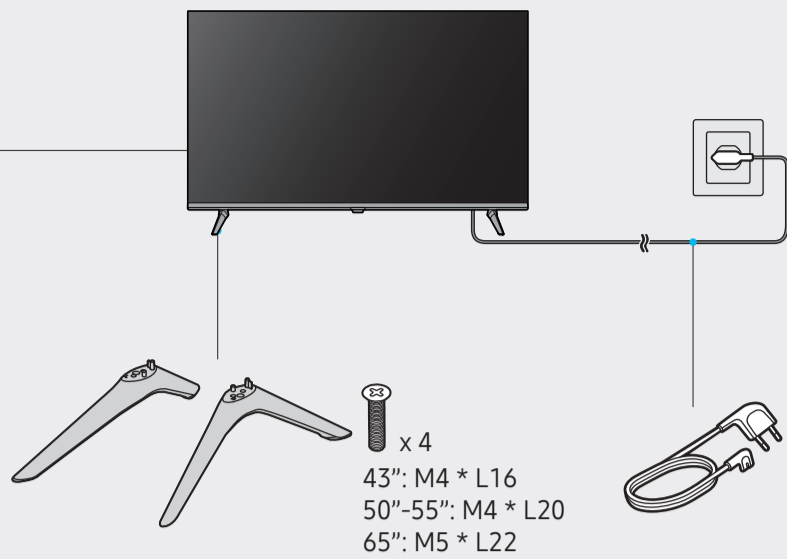

X41G78SV00307A

43"
-
55"

65"

		USB
		OPTICAL
		HDMI (eARC)
		HDMI
		LAN
		ANT

1

2

3

4