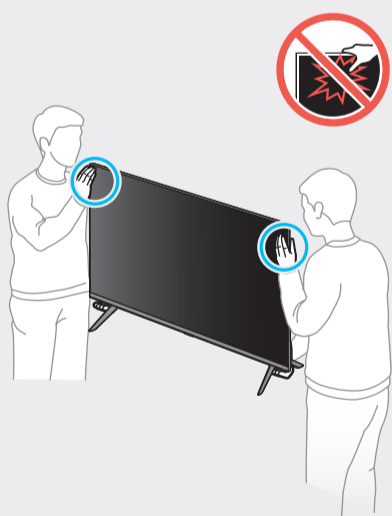

X41G78SV00307A

43"
-
55"

65"

		USB
		OPTICAL
		HDMI (eARC)
		HDMI
		LAN
		ANT

1

2

3

4