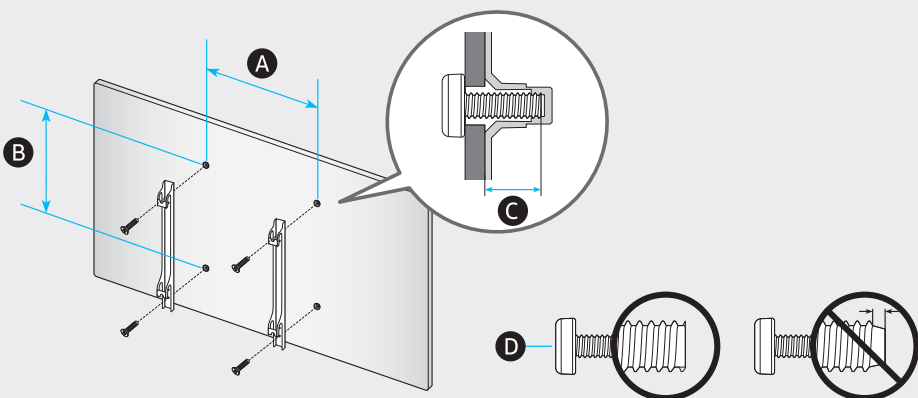

Posetite nas i uživajte u ekskluzivnom iskustvu pametne kupovine klikom na link:

<https://tehnoteka.rs/p/samsung-televizor-ue55au9072uxxh-akcija-cena/>

5

43"

50"

55"

	A	B	C	D	E	F	G	H
43Q6*A 43QA6*	38.0 inches (965.5 mm) (96.55 cm)	22.0 inches (559.8 mm) (55.98 cm)	1.0 inches (25.7 mm) (2.57 cm)	24.6 inches (623.6 mm) (62.36 cm)	7.4 inches (187.6 mm) (18.76 cm)	42.5 inches (108 cm)	18.5 lbs (8.4 kg)	19.8 lbs (9.0 kg)
50Q6*A 50QA6*	44.0 inches (1118.3 mm) (111.83 cm)	25.4 inches (644.5 mm) (64.45 cm)	1.0 inches (25.7 mm) (2.57 cm)	28.0 inches (709.4 mm) (70.94 cm)	7.8 inches (199.1 mm) (19.91 cm)	49.5 inches (125 cm)	25.4 lbs (11.5 kg)	26.9 lbs (12.2 kg)
43AU9*** 43UA9***	38.0 inches (966.3 mm) (96.63 cm)	22.1 inches (560.2 mm) (56.02 cm)	1.0 inches (25.7 mm) (2.57 cm)	24.6 inches (624.0 mm) (62.40 cm)	7.4 inches (187.6 mm) (18.76 cm)	42.5 inches (108 cm)	18.5 lbs (8.4 kg)	19.8 lbs (9.0 kg)
50AU9*** 50UA9***	44.1 inches (1119.1 mm) (111.91 cm)	25.4 inches (644.9 mm) (64.49 cm)	1.0 inches (25.7 mm) (2.57 cm)	27.9 inches (709.8 mm) (70.98 cm)	7.8 inches (199.1 mm) (19.91 cm)	49.5 inches (125 cm)	25.4 lbs (11.5 kg)	26.7 lbs (12.1 kg)
55AU9*** 55UA9***	48.5 inches (1232.9 mm) (123.29 cm)	27.9 inches (709.2 mm) (70.92 cm)	1.0 inches (25.7 mm) (2.57 cm)	30.5 inches (774.1 mm) (77.41 cm)	9.8 inches (249.1 mm) (24.91 cm)	54.6 inches (138 cm)	34.2 lbs (15.5 kg)	35.7 lbs (16.2 kg)

\*: 0-9, A-Z

	VESA A x B (mm)	C (mm)	D x 4
43Q6*A 43QA6*	200 x 200	11-13	M8
50Q6*A 50QA6*			
43AU9*** 43UA9***			
50AU9*** 50UA9***			
55AU9*** 55UA9***			

\*: 0-9, A-Z

SAMSUNG

QUICK SETUP GUIDE  
GUIDE D'INSTALLATION RAPIDE  
GUÍA RÁPIDA DE CONFIGURACIÓN  
GUIA RÁPIDO DE INSTALAÇÃO  
KURZANLEITUNG ZUR KONFIGURATION  
GUIDA DI INSTALLAZIONE RAPIDA