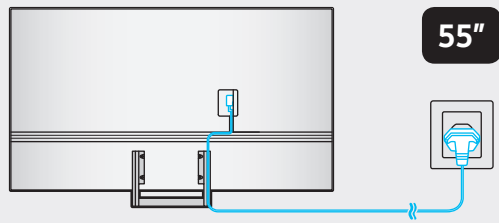

Posetite nas i uživajte u ekskluzivnom iskustvu pametne kupovine klikom na link:

<https://tehnoteka.rs/p/samsung-televizor-ue55au9072uxxh-akcija-cena/>

5

43"

50"

55"

	A	B	C	D	E	F	G	H
43Q6*A 43QA6*	38.0 inches (965.5 mm) (96.55 cm)	22.0 inches (559.8 mm) (55.98 cm)	1.0 inches (25.7 mm) (2.57 cm)	24.6 inches (623.6 mm) (62.36 cm)	7.4 inches (187.6 mm) (18.76 cm)	42.5 inches (108 cm)	18.5 lbs (8.4 kg)	19.8 lbs (9.0 kg)
50Q6*A 50QA6*	44.0 inches (1118.3 mm) (111.83 cm)	25.4 inches (644.5 mm) (64.45 cm)	1.0 inches (25.7 mm) (2.57 cm)	28.0 inches (709.4 mm) (70.94 cm)	7.8 inches (199.1 mm) (19.91 cm)	49.5 inches (125 cm)	25.4 lbs (11.5 kg)	26.9 lbs (12.2 kg)
43AU9*** 43UA9***	38.0 inches (966.3 mm) (96.63 cm)	22.1 inches (560.2 mm) (56.02 cm)	1.0 inches (25.7 mm) (2.57 cm)	24.6 inches (624.0 mm) (62.40 cm)	7.4 inches (187.6 mm) (18.76 cm)	42.5 inches (108 cm)	18.5 lbs (8.4 kg)	19.8 lbs (9.0 kg)
50AU9*** 50UA9***	44.1 inches (1119.1 mm) (111.91 cm)	25.4 inches (644.9 mm) (64.49 cm)	1.0 inches (25.7 mm) (2.57 cm)	27.9 inches (709.8 mm) (70.98 cm)	7.8 inches (199.1 mm) (19.91 cm)	49.5 inches (125 cm)	25.4 lbs (11.5 kg)	26.7 lbs (12.1 kg)
55AU9*** 55UA9***	48.5 inches (1232.9 mm) (123.29 cm)	27.9 inches (709.2 mm) (70.92 cm)	1.0 inches (25.7 mm) (2.57 cm)	30.5 inches (774.1 mm) (77.41 cm)	9.8 inches (249.1 mm) (24.91 cm)	54.6 inches (138 cm)	34.2 lbs (15.5 kg)	35.7 lbs (16.2 kg)

\*: 0-9, A-Z

	VESA A x B (mm)	C (mm)	D x 4
43Q6*A 43QA6*	200 x 200	11-13	M8
50Q6*A 50QA6*			
43AU9*** 43UA9***			
50AU9*** 50UA9***			
55AU9*** 55UA9***			

\*: 0-9, A-Z

SAMSUNG

QUICK SETUP GUIDE  
GUIDE D'INSTALLATION RAPIDE  
GUÍA RÁPIDA DE CONFIGURACIÓN  
GUIA RÁPIDO DE INSTALAÇÃO  
KURZANLEITUNG ZUR KONFIGURATION  
GUIDA DI INSTALLAZIONE RAPIDA