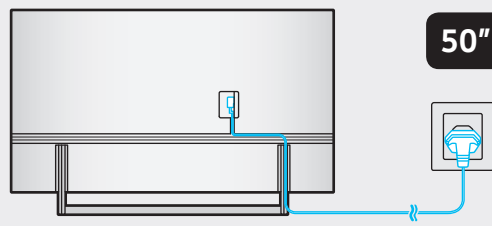

Posetite nas i uživajte u ekskluzivnom iskustvu pametne kupovine klikom na link:

<https://tehnoteka.rs/p/samsung-televizor-ue55au9072uxxh-akcija-cena/>

5

43"

50"

55"

	A	B	C	D	E	F	G	H
43Q6*A 43QA6*	38.0 inches (965.5 mm) (96.55 cm)	22.0 inches (559.8 mm) (55.98 cm)	1.0 inches (25.7 mm) (2.57 cm)	24.6 inches (623.6 mm) (62.36 cm)	7.4 inches (187.6 mm) (18.76 cm)	42.5 inches (108 cm)	18.5 lbs (8.4 kg)	19.8 lbs (9.0 kg)
50Q6*A 50QA6*	44.0 inches (1118.3 mm) (111.83 cm)	25.4 inches (644.5 mm) (64.45 cm)	1.0 inches (25.7 mm) (2.57 cm)	28.0 inches (709.4 mm) (70.94 cm)	7.8 inches (199.1 mm) (19.91 cm)	49.5 inches (125 cm)	25.4 lbs (11.5 kg)	26.9 lbs (12.2 kg)
43AU9*** 43UA9***	38.0 inches (966.3 mm) (96.63 cm)	22.1 inches (560.2 mm) (56.02 cm)	1.0 inches (25.7 mm) (2.57 cm)	24.6 inches (624.0 mm) (62.40 cm)	7.4 inches (187.6 mm) (18.76 cm)	42.5 inches (108 cm)	18.5 lbs (8.4 kg)	19.8 lbs (9.0 kg)
50AU9*** 50UA9***	44.1 inches (1119.1 mm) (111.91 cm)	25.4 inches (644.9 mm) (64.49 cm)	1.0 inches (25.7 mm) (2.57 cm)	27.9 inches (709.8 mm) (70.98 cm)	7.8 inches (199.1 mm) (19.91 cm)	49.5 inches (125 cm)	25.4 lbs (11.5 kg)	26.7 lbs (12.1 kg)
55AU9*** 55UA9***	48.5 inches (1232.9 mm) (123.29 cm)	27.9 inches (709.2 mm) (70.92 cm)	1.0 inches (25.7 mm) (2.57 cm)	30.5 inches (774.1 mm) (77.41 cm)	9.8 inches (249.1 mm) (24.91 cm)	54.6 inches (138 cm)	34.2 lbs (15.5 kg)	35.7 lbs (16.2 kg)