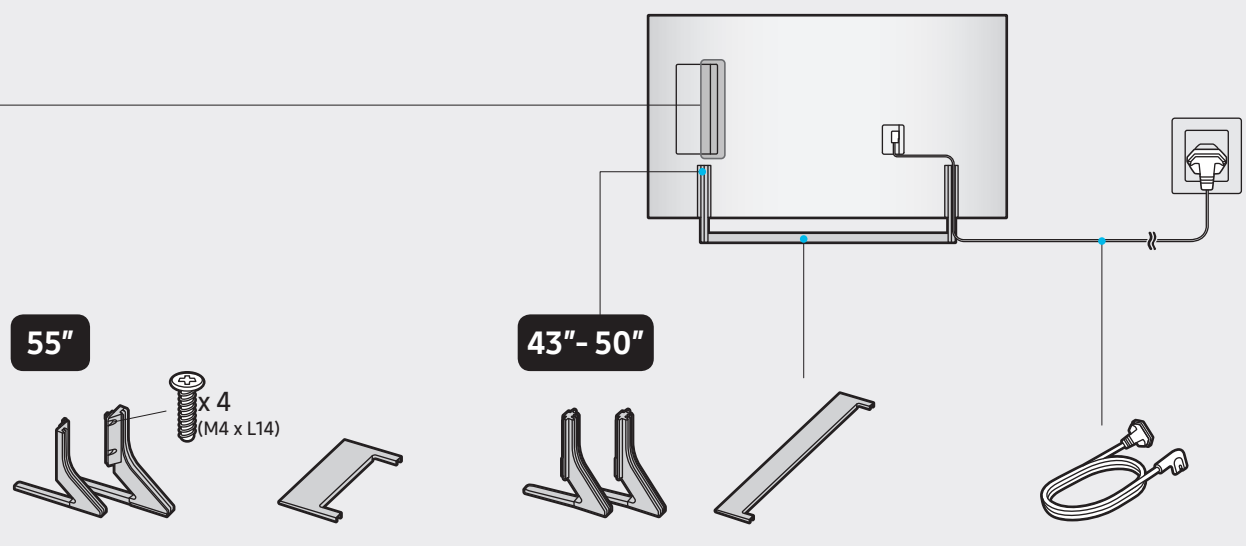

Posetite nas i uživajte u ekskluzivnom iskustvu pametne kupovine klikom na link:

<https://tehnoteka.rs/p/samsung-televizor-ue55au9072uxxh-akcija-cena/>

5

43"

50"

55"

	A	B	C	D	E	F	G	H
43Q6*A 43QA6*	38.0 inches (965.5 mm) (96.55 cm)	22.0 inches (559.8 mm) (55.98 cm)	1.0 inches (25.7 mm) (2.57 cm)	24.6 inches (623.6 mm) (62.36 cm)	7.4 inches (187.6 mm) (18.76 cm)	42.5 inches (108 cm)	18.5 lbs (8.4 kg)	19.8 lbs (9.0 kg)
50Q6*A 50QA6*	44.0 inches (1118.3 mm) (111.83 cm)	25.4 inches (644.5 mm) (64.45 cm)	1.0 inches (25.7 mm) (2.57 cm)	28.0 inches (709.4 mm) (70.94 cm)	7.8 inches (199.1 mm) (19.91 cm)	49.5 inches (125 cm)	25.4 lbs (11.5 kg)	26.9 lbs (12.2 kg)
43AU9*** 43UA9***	38.0 inches (966.3 mm) (96.63 cm)	22.1 inches (560.2 mm) (56.02 cm)	1.0 inches (25.7 mm) (2.57 cm)	24.6 inches (624.0 mm) (62.40 cm)	7.4 inches (187.6 mm) (18.76 cm)	42.5 inches (108 cm)	18.5 lbs (8.4 kg)	19.8 lbs (9.0 kg)
50AU9*** 50UA9***	44.1 inches (1119.1 mm) (111.91 cm)	25.4 inches (644.9 mm) (64.49 cm)	1.0 inches (25.7 mm) (2.57 cm)	27.9 inches (709.8 mm) (70.98 cm)	7.8 inches (199.1 mm) (19.91 cm)	49.5 inches (125 cm)	25.4 lbs (11.5 kg)	26.7 lbs (12.1 kg)
55AU9*** 55UA9***	48.5 inches (1232.9 mm) (123.29 cm)	27.9 inches (709.2 mm) (70.92 cm)	1.0 inches (25.7 mm) (2.57 cm)	30.5 inches (774.1 mm) (77.41 cm)	9.8 inches (249.1 mm) (24.91 cm)	54.6 inches (138 cm)	34.2 lbs (15.5 kg)	35.7 lbs (16.2 kg)

\*: 0-9, A-Z

	VESA A x B (mm)	C (mm)	D x 4
43Q6*A 43QA6*	200 x 200	11-13	M8
50Q6*A 50QA6*			
43AU9*** 43UA9***			
50AU9*** 50UA9***			
55AU9*** 55UA9***			

\*: 0-9, A-Z

SAMSUNG

QUICK SETUP GUIDE  
GUIDE D'INSTALLATION RAPIDE  
GUÍA RÁPIDA DE CONFIGURACIÓN  
GUIA RÁPIDO DE INSTALAÇÃO  
KURZANLEITUNG ZUR KONFIGURATION  
GUIDA DI INSTALLAZIONE RAPIDA

		USB +
		OPTICAL
		HDMI (eARC)
		HDMI
		LAN
		ANT

1

43" - 50"

2

55"

2

3

4