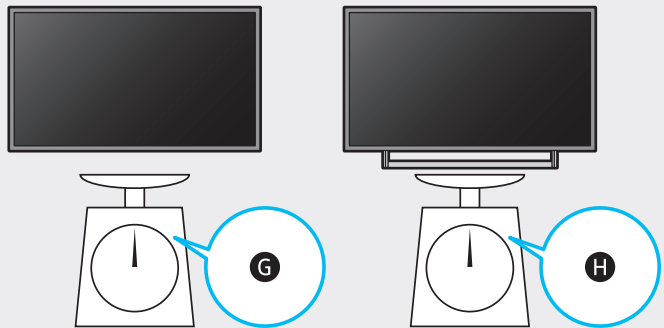

Posetite nas i uživajte u ekskluzivnom iskustvu pametne kupovine klikom na link:

<https://tehnoteka.rs/p/samsung-televizor-ue55au9072uxxh-akcija-cena/>

5

43"

50"

55"

	A	B	C	D	E	F	G	H
43Q6*A 43QA6*	38.0 inches (965.5 mm) (96.55 cm)	22.0 inches (559.8 mm) (55.98 cm)	1.0 inches (25.7 mm) (2.57 cm)	24.6 inches (623.6 mm) (62.36 cm)	7.4 inches (187.6 mm) (18.76 cm)	42.5 inches (108 cm)	18.5 lbs (8.4 kg)	19.8 lbs (9.0 kg)
50Q6*A 50QA6*	44.0 inches (1118.3 mm) (111.83 cm)	25.4 inches (644.5 mm) (64.45 cm)	1.0 inches (25.7 mm) (2.57 cm)	28.0 inches (709.4 mm) (70.94 cm)	7.8 inches (199.1 mm) (19.91 cm)	49.5 inches (125 cm)	25.4 lbs (11.5 kg)	26.9 lbs (12.2 kg)
43AU9*** 43UA9***	38.0 inches (966.3 mm) (96.63 cm)	22.1 inches (560.2 mm) (56.02 cm)	1.0 inches (25.7 mm) (2.57 cm)	24.6 inches (624.0 mm) (62.40 cm)	7.4 inches (187.6 mm) (18.76 cm)	42.5 inches (108 cm)	18.5 lbs (8.4 kg)	19.8 lbs (9.0 kg)
50AU9*** 50UA9***	44.1 inches (1119.1 mm) (111.91 cm)	25.4 inches (644.9 mm) (64.49 cm)	1.0 inches (25.7 mm) (2.57 cm)	27.9 inches (709.8 mm) (70.98 cm)	7.8 inches (199.1 mm) (19.91 cm)	49.5 inches (125 cm)	25.4 lbs (11.5 kg)	26.7 lbs (12.1 kg)
55AU9*** 55UA9***	48.5 inches (1232.9 mm) (123.29 cm)	27.9 inches (709.2 mm) (70.92 cm)	1.0 inches (25.7 mm) (2.57 cm)	30.5 inches (774.1 mm) (77.41 cm)	9.8 inches (249.1 mm) (24.91 cm)	54.6 inches (138 cm)	34.2 lbs (15.5 kg)	35.7 lbs (16.2 kg)

\*: 0-9, A-Z

	VESA A x B (mm)	C (mm)	D x 4
43Q6*A 43QA6*	200 x 200	11-13	M8
50Q6*A 50QA6*			
43AU9*** 43UA9***			
50AU9*** 50UA9***			
55AU9*** 55UA9***			

\*: 0-9, A-Z

SAMSUNG

QUICK SETUP GUIDE  
GUIDE D'INSTALLATION RAPIDE  
GUÍA RÁPIDA DE CONFIGURACIÓN  
GUIA RÁPIDO DE INSTALAÇÃO  
KURZANLEITUNG ZUR KONFIGURATION  
GUIDA DI INSTALLAZIONE RAPIDA