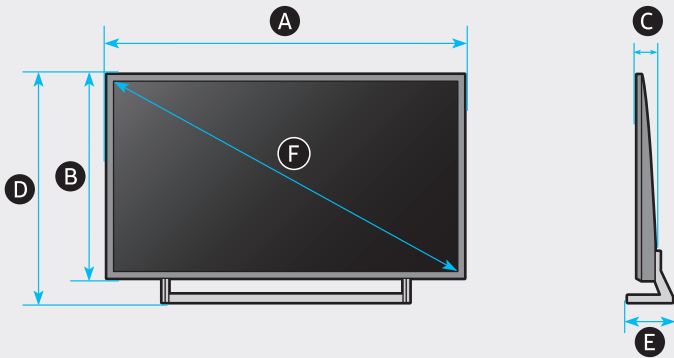

Posetite nas i uživajte u ekskluzivnom iskustvu pametne kupovine klikom na link:

<https://tehnoteka.rs/p/samsung-televizor-ue55au9072uxxh-akcija-cena/>

5

43"

50"

55"

	A	B	C	D	E	F	G	H
43Q6*A 43QA6*	38.0 inches (965.5 mm) (96.55 cm)	22.0 inches (559.8 mm) (55.98 cm)	1.0 inches (25.7 mm) (2.57 cm)	24.6 inches (623.6 mm) (62.36 cm)	7.4 inches (187.6 mm) (18.76 cm)	42.5 inches (108 cm)	18.5 lbs (8.4 kg)	19.8 lbs (9.0 kg)
50Q6*A 50QA6*	44.0 inches (1118.3 mm) (111.83 cm)	25.4 inches (644.5 mm) (64.45 cm)	1.0 inches (25.7 mm) (2.57 cm)	28.0 inches (709.4 mm) (70.94 cm)	7.8 inches (199.1 mm) (19.91 cm)	49.5 inches (125 cm)	25.4 lbs (11.5 kg)	26.9 lbs (12.2 kg)
43AU9*** 43UA9***	38.0 inches (966.3 mm) (96.63 cm)	22.1 inches (560.2 mm) (56.02 cm)	1.0 inches (25.7 mm) (2.57 cm)	24.6 inches (624.0 mm) (62.40 cm)	7.4 inches (187.6 mm) (18.76 cm)	42.5 inches (108 cm)	18.5 lbs (8.4 kg)	19.8 lbs (9.0 kg)
50AU9*** 50UA9***	44.1 inches (1119.1 mm) (111.91 cm)	25.4 inches (644.9 mm) (64.49 cm)	1.0 inches (25.7 mm) (2.57 cm)	27.9 inches (709.8 mm) (70.98 cm)	7.8 inches (199.1 mm) (19.91 cm)	49.5 inches (125 cm)	25.4 lbs (11.5 kg)	26.7 lbs (12.1 kg)
55AU9*** 55UA9***	48.5 inches (1232.9 mm) (123.29 cm)	27.9 inches (709.2 mm) (70.92 cm)	1.0 inches (25.7 mm) (2.57 cm)	30.5 inches (774.1 mm) (77.41 cm)	9.8 inches (249.1 mm) (24.91 cm)	54.6 inches (138 cm)	34.2 lbs (15.5 kg)	35.7 lbs (16.2 kg)

\*: 0-9, A-Z

	VESA A x B (mm)	C (mm)	D x 4
43Q6*A 43QA6*	200 x 200	11-13	M8
50Q6*A 50QA6*			
43AU9*** 43UA9***			
50AU9*** 50UA9***			
55AU9*** 55UA9***			

\*: 0-9, A-Z

SAMSUNG

QUICK SETUP GUIDE  
GUIDE D'INSTALLATION RAPIDE  
GUÍA RÁPIDA DE CONFIGURACIÓN  
GUIA RÁPIDO DE INSTALAÇÃO  
KURZANLEITUNG ZUR KONFIGURATION  
GUIDA DI INSTALLAZIONE RAPIDA