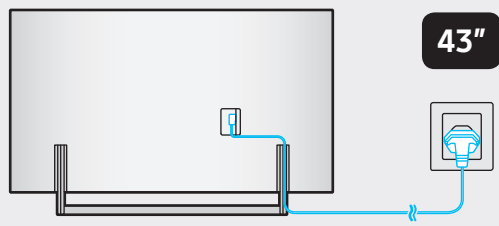

Posetite nas i uživajte u ekskluzivnom iskustvu pametne kupovine klikom na link:

<https://tehnoteka.rs/p/samsung-televizor-ue55au9072uxxh-akcija-cena/>

5

43"

50"

55"

	A	B	C	D	E	F	G	H
43Q6*A 43QA6*	38.0 inches (965.5 mm) (96.55 cm)	22.0 inches (559.8 mm) (55.98 cm)	1.0 inches (25.7 mm) (2.57 cm)	24.6 inches (623.6 mm) (62.36 cm)	7.4 inches (187.6 mm) (18.76 cm)	42.5 inches (108 cm)	18.5 lbs (8.4 kg)	19.8 lbs (9.0 kg)
50Q6*A 50QA6*	44.0 inches (1118.3 mm) (111.83 cm)	25.4 inches (644.5 mm) (64.45 cm)	1.0 inches (25.7 mm) (2.57 cm)	28.0 inches (709.4 mm) (70.94 cm)	7.8 inches (199.1 mm) (19.91 cm)	49.5 inches (125 cm)	25.4 lbs (11.5 kg)	26.9 lbs (12.2 kg)
43AU9*** 43UA9***	38.0 inches (966.3 mm) (96.63 cm)	22.1 inches (560.2 mm) (56.02 cm)	1.0 inches (25.7 mm) (2.57 cm)	24.6 inches (624.0 mm) (62.40 cm)	7.4 inches (187.6 mm) (18.76 cm)	42.5 inches (108 cm)	18.5 lbs (8.4 kg)	19.8 lbs (9.0 kg)
50AU9*** 50UA9***	44.1 inches (1119.1 mm) (111.91 cm)	25.4 inches (644.9 mm) (64.49 cm)	1.0 inches (25.7 mm) (2.57 cm)	27.9 inches (709.8 mm) (70.98 cm)	7.8 inches (199.1 mm) (19.91 cm)	49.5 inches (125 cm)	25.4 lbs (11.5 kg)	26.7 lbs (12.1 kg)
55AU9*** 55UA9***	48.5 inches (1232.9 mm) (123.29 cm)	27.9 inches (709.2 mm) (70.92 cm)	1.0 inches (25.7 mm) (2.57 cm)	30.5 inches (774.1 mm) (77.41 cm)	9.8 inches (249.1 mm) (24.91 cm)	54.6 inches (138 cm)	34.2 lbs (15.5 kg)	35.7 lbs (16.2 kg)

\*: 0-9, A-Z

	VESA A x B (mm)	C (mm)	D x 4
43Q6*A 43QA6*	200 x 200	11-13	M8
50Q6*A 50QA6*			
43AU9*** 43UA9***			
50AU9*** 50UA9***			
55AU9*** 55UA9***			

\*: 0-9, A-Z

SAMSUNG

QUICK SETUP GUIDE  
GUIDE D'INSTALLATION RAPIDE  
GUÍA RÁPIDA DE CONFIGURACIÓN  
GUIA RÁPIDO DE INSTALAÇÃO  
KURZANLEITUNG ZUR KONFIGURATION  
GUIDA DI INSTALLAZIONE RAPIDA