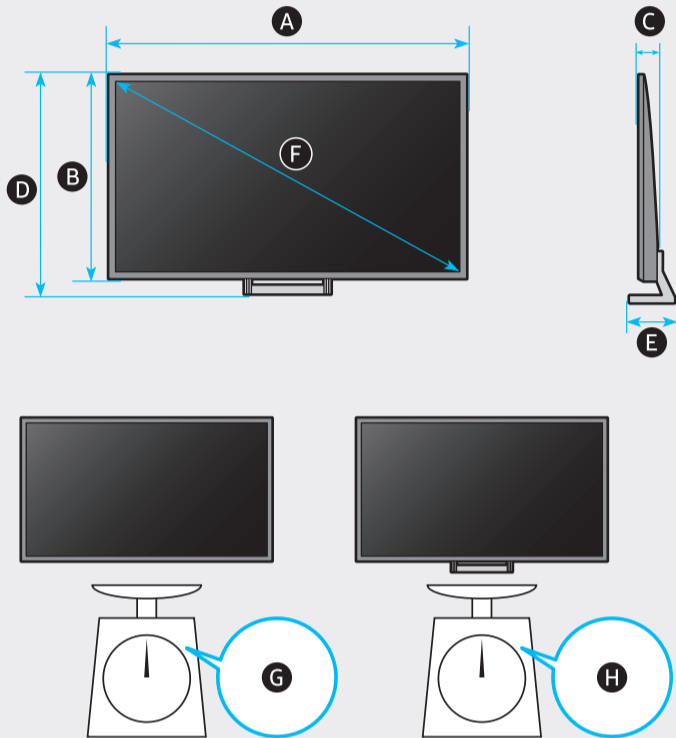

Posetite nas i uživajte u ekskluzivnom iskustvu pametne kupovine klikom na link:

<https://tehnoteka.rs/p/samsung-televizor-ue43bu8572uxxh-akcija-cena/>

5

43"

50"

75"-85"

	A	B	C	D	E	F	G	H
43BU85**	38.0 inches (966.3 mm) (96.63 cm)	22.1 inches (560.3 mm) (56.03 cm)	1.0 inches (25.7 mm) (2.57 cm)	24.6 inches (624.1 mm) (62.41 cm)	7.4 inches (187.6 mm) (18.76 cm)	42.5 inches (108 cm)	18.5 lbs (8.4 kg)	19.8 lbs (9.0 kg)
50BU85**	44.1 inches (1119.1 mm) (111.91 cm)	25.4 inches (645.0 mm) (64.50 cm)	1.0 inches (25.7 mm) (2.57 cm)	27.9 inches (709.8 mm) (70.98 cm)	7.8 inches (199.1 mm) (19.91 cm)	49.5 inches (125 cm)	25.4 lbs (11.5 kg)	26.7 lbs (12.1 kg)
43Q6*B	38.0 inches (965.5 mm) (96.55 cm)	22.0 inches (559.4 mm) (55.94 cm)	1.0 inches (25.7 mm) (2.57 cm)	24.6 inches (623.7 mm) (62.37 cm)	7.4 inches (187.6 mm) (18.76 cm)	42.5 inches (108 cm)	18.5 lbs (8.4 kg)	19.8 lbs (9.0 kg)
50Q6*B	44.0 inches (1118.3 mm) (111.83 cm)	25.4 inches (644.1 mm) (64.41 cm)	1.0 inches (25.7 mm) (2.57 cm)	28.0 inches (709.4 mm) (70.94 cm)	7.8 inches (199.1 mm) (19.91 cm)	49.5 inches (125 cm)	25.4 lbs (11.5 kg)	26.9 lbs (12.2 kg)
43Q7*B	38.0 inches (965.5 mm) (96.55 cm)	22.0 inches (559.4 mm) (55.94 cm)	1.0 inches (25.7 mm) (2.57 cm)	24.6 inches (623.7 mm) (62.37 cm)	7.4 inches (187.6 mm) (18.76 cm)	42.5 inches (108 cm)	18.5 lbs (8.4 kg)	19.8 lbs (9.0 kg)
50Q7*B	44.0 inches (1118.3 mm) (111.83 cm)	25.4 inches (644.1 mm) (64.41 cm)	1.0 inches (25.7 mm) (2.57 cm)	28.0 inches (709.4 mm) (70.94 cm)	7.8 inches (199.1 mm) (19.91 cm)	49.5 inches (125 cm)	25.4 lbs (11.5 kg)	26.7 lbs (12.1 kg)
75BU85**	66.0 inches (1677.5 mm) (167.75 cm)	37.8 inches (960.7 mm) (96.07 cm)	1.0 inches (26.6 mm) (2.66 cm)	40.4 inches (1026.9 mm) (102.69 cm)	13.3 inches (338.9 mm) (33.89 cm)	74.5 inches (189 cm)	69.2 lbs (31.4 kg)	71.7 lbs (32.5 kg)
75Q6*B	66.0 inches (1676.7 mm) (167.67 cm)	37.8 inches (959.8 mm) (95.98 cm)	1.0 inches (26.6 mm) (2.66 cm)	40.4 inches (1026.5 mm) (102.65 cm)	13.3 inches (338.9 mm) (33.89 cm)	74.5 inches (189 cm)	69.2 lbs (31.4 kg)	72.1 lbs (32.7 kg)
75Q7*B	66.0 inches (1677.5 mm) (167.75 cm)	37.8 inches (960.2 mm) (96.02 cm)	1.0 inches (26.6 mm) (2.66 cm)	40.4 inches (1026.9 mm) (102.69 cm)	13.3 inches (338.9 mm) (33.89 cm)	74.5 inches (189 cm)	73.6 lbs (33.4 kg)	76.5 lbs (34.7 kg)
85Q6*B	74.8 inches (1900.9 mm) (190.09 cm)	42.7 inches (1085.7 mm) (108.57 cm)	1.1 inches (26.9 mm) (2.69 cm)	45.4 inches (1152.6 mm) (115.26 cm)	14.5 inches (368.3 mm) (36.83 cm)	84.5 inches (214 cm)	91.5 lbs (41.5 kg)	95.0 lbs (43.1 kg)