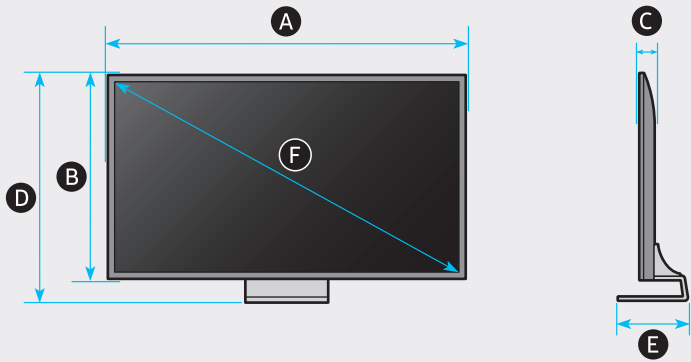

Posetite nas i uživajte u ekskluzivnom iskustvu pametne kupovine klikom na link:

<https://tehnoteka.rs/p/samsung-qled-televizor-qe75qn90aatxxh-akcija-cena/>

9

	A	B	C	D	E	F	G	H
75QN9*A 75QNA9*	65.7 inches (1670.0 mm) (167.00 cm)	37.7 inches (958.2 mm) (95.82 cm)	1.1 inches (27.7 mm) (2.77 cm)	40.2 inches (1020.0 mm) (102.00 cm)	12.5 inches (317.5 mm) (31.75 cm)	74.5 inches (189 cm)	77.2 lbs (35.0 kg)	98.8 lbs (44.8 kg)
85QN9*A 85QNA9*	74.5 inches (1892.2 mm) (189.22 cm)	42.6 inches (1082.5 mm) (108.25 cm)	1.1 inches (27.2 mm) (2.72 cm)	45.1 inches (1144.3 mm) (114.43 cm)	14.4 inches (365.1 mm) (36.51 cm)	84.5 inches (214 cm)	98.1 lbs (44.5 kg)	125.0 lbs (56.7 kg)