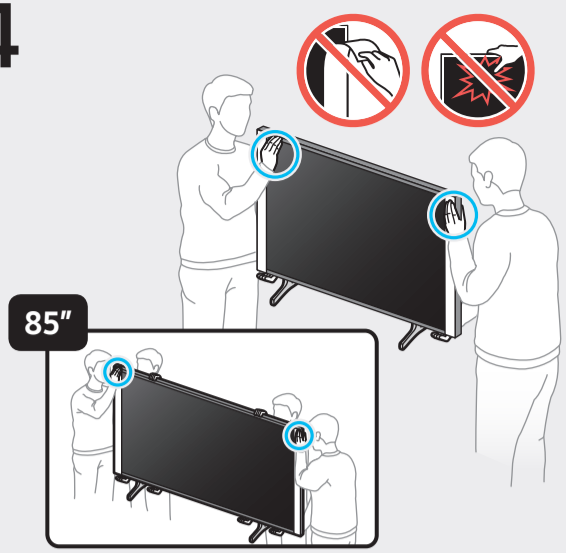

Posetite nas i uživajte u ekskluzivnom iskustvu pametne kupovine klikom na link:

<https://tehnoteka.rs/p/samsung-qled-televizor-qe75q60aauxxh-akcija-cena/>

4

5

	A	B	C	D	E	F	G	H	I
75Q6*A	1676.7 mm (167.67 cm)	960.3 mm (96.03 cm)	26.6 mm (2.66 cm)	1005.5 mm (100.55cm)	1030.5 mm (103.05 cm)	340.4 mm (34.04 cm)	189 cm	32.1 kg	33.3 kg
85Q6*A	1900.9 mm (190.09 cm)	1086.1 mm (108.61 cm)	26.9 mm (2.69 cm)	1129.1 mm (112.91 cm)	1154.1 mm (115.41 cm)	396.6 mm (39.66 cm)	214 cm	41.5 kg	43.6 kg
75AU8***	1676.7 mm (167.67 cm)	960.3 mm (96.03 cm)	26.6 mm (2.66 cm)	1003.4 mm (100.34 cm)	1028.4 mm (102.84 cm)	332.2 mm (33.22 cm)	189 cm	32.1 kg	33.3 kg
85AU8***	1900.9 mm (190.09 cm)	1086.1 mm (108.61 cm)	26.9 mm (2.69 cm)	1131.5 mm (113.15 cm)	1156.5 mm (115.65 cm)	394.7 mm (39.47 cm)	214 cm	41.5 kg	43.5 kg