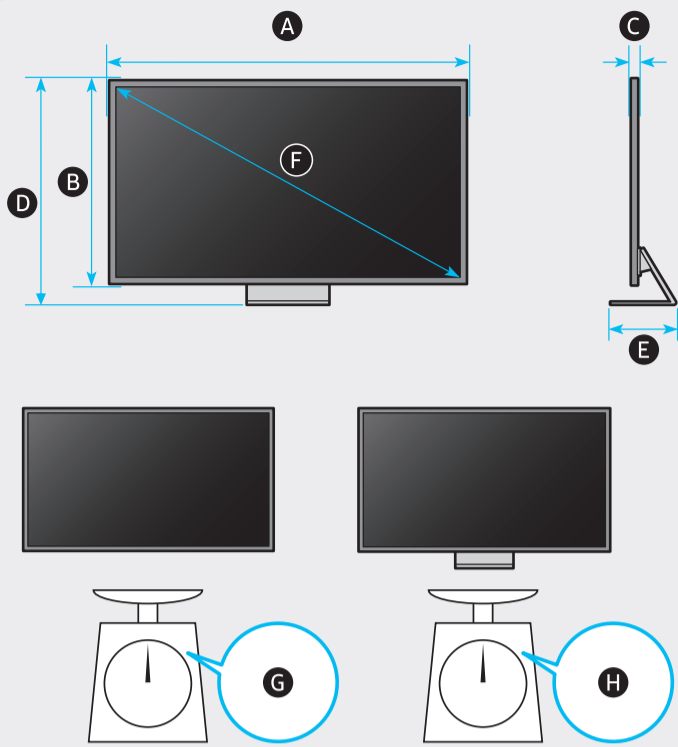

Posetite nas i uživajte u ekskluzivnom iskustvu pametne kupovine klikom na link:

<https://tehnoteka.rs/p/samsung-qled-televizor-qe65qn700btxxh-akcija-cena/>

|                                  | A   | B                                       | C                                    | D                                       | E                                       | F                       | G                     | H                     |
|----------------------------------|---|---|--------------------------------------|---|---|-------------------------|-----------------------|-----------------------|
| 55QN95B<br>55QNB95               | 48.3 inches<br>(1228.0 mm)<br>(122.80 cm) | 27.8 inches<br>(707.3 mm)<br>(70.73 cm) | 0.7 inches<br>(17.4 mm)<br>(1.74 cm) | 30.6 inches<br>(777.3 mm)<br>(77.73 cm) | 11.7 inches<br>(298.4 mm)<br>(29.84 cm) | 54.6 inches<br>(138 cm) | 35.5 lbs<br>(16.1 kg) | 53.4 lbs<br>(24.2 kg) |
| 65QN95B<br>65QNB95               | 57.0 inches<br>(1446.9 mm)<br>(144.69 cm) | 32.7 inches<br>(829.7 mm)<br>(82.97 cm) | 0.7 inches<br>(17.4 mm)<br>(1.74 cm) | 35.4 inches<br>(900.2 mm)<br>(90.02 cm) | 11.7 inches<br>(298.4 mm)<br>(29.84 cm) | 64.5 inches<br>(163 cm) | 49.2 lbs<br>(22.3 kg) | 67.0 lbs<br>(30.4 kg) |
| 55QN700B<br>55QN750B             | 48.2 inches<br>(1224.8 mm)<br>(122.48 cm) | 27.8 inches<br>(705.3 mm)<br>(70.53 cm) | 0.7 inches<br>(17.8 mm)<br>(1.78 cm) | 30.5 inches<br>(775.8 mm)<br>(77.58 cm) | 12.7 inches<br>(298.4 mm)<br>(29.84 cm) | 54.6 inches<br>(138 cm) | 36.6 lbs<br>(16.6 kg) | 53.8 lbs<br>(24.4 kg) |
| 65QN700B<br>65QNB700<br>65QN750B | 56.8 inches<br>(1443.7 mm)<br>(144.37 cm) | 32.6 inches<br>(828.4 mm)<br>(82.84 cm) | 0.7 inches<br>(17.8 mm)<br>(1.78 cm) | 35.3 inches<br>(897.4 mm)<br>(89.74 cm) | 12.7 inches<br>(298.4 mm)<br>(29.84 cm) | 64.5 inches<br>(163 cm) | 50.0 lbs<br>(22.6 kg) | 67.7 lbs<br>(30.7 kg) |
| 65QN800B<br>65QNB800             | 56.8 inches<br>(1443.7 mm)<br>(144.37 cm) | 32.6 inches<br>(828.4 mm)<br>(82.84 cm) | 0.7 inches<br>(16.9 mm)<br>(1.69 cm) | 35.3 inches<br>(897.7 mm)<br>(89.77 cm) | 11.7 inches<br>(298.4 mm)<br>(29.84 cm) | 64.5 inches<br>(163 cm) | 51.4 lbs<br>(23.3 kg) | 68.8 lbs<br>(31.2 kg) |
| 65QN900B                         | 56.4 inches<br>(1433.1 mm)<br>(143.31 cm) | 32.3 inches<br>(819.9 mm)<br>(81.99 cm) | 0.6 inches<br>(15.2 mm)<br>(1.52 cm) | 35.2 inches<br>(893.4 mm)<br>(89.34 cm) | 11.7 inches<br>(298.4 mm)<br>(29.84 cm) | 64.5 inches<br>(163 cm) | 49.8 lbs<br>(22.6 kg) | 67.2 lbs<br>(30.5 kg) |