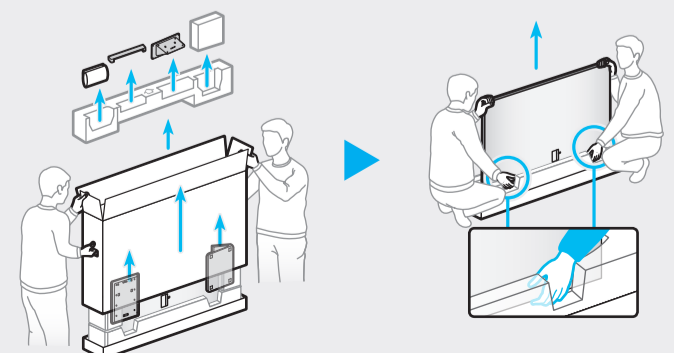

A	B	C	D	E	F	G	H
55QN95B 55QNB95	48.3 inches (1228.0 mm) (122.80 cm)	27.8 inches (707.3 mm) (70.73 cm)	0.7 inches (17.4 mm) (1.74 cm)	30.6 inches (777.3 mm) (77.73 cm)	11.7 inches (298.4 mm) (29.84 cm)	54.6 inches (138 cm)	35.5 lbs (16.1 kg)	53.4 lbs (24.2 kg)
65QN95B 65QNB95	57.0 inches (1446.9 mm) (144.69 cm)	32.7 inches (829.7 mm) (82.97 cm)	0.7 inches (17.4 mm) (1.74 cm)	35.4 inches (900.2 mm) (90.02 cm)	11.7 inches (298.4 mm) (29.84 cm)	64.5 inches (163 cm)	49.2 lbs (22.3 kg)	67.0 lbs (30.4 kg)
55QN700B 55QN750B	48.2 inches (1224.8 mm) (122.48 cm)	27.8 inches (705.3 mm) (70.53 cm)	0.7 inches (17.8 mm) (1.78 cm)	30.5 inches (775.8 mm) (77.58 cm)	12.7 inches (298.4 mm) (29.84 cm)	54.6 inches (138 cm)	36.6 lbs (16.6 kg)	53.8 lbs (24.4 kg)
65QN700B 65QNB700 65QN750B	56.8 inches (1443.7 mm) (144.37 cm)	32.6 inches (828.4 mm) (82.84 cm)	0.7 inches (17.8 mm) (1.78 cm)	35.3 inches (897.4 mm) (89.74 cm)	12.7 inches (298.4 mm) (29.84 cm)	64.5 inches (163 cm)	50.0 lbs (22.6 kg)	67.7 lbs (30.7 kg)
65QN800B 65QNB800	56.8 inches (1443.7 mm) (144.37 cm)	32.6 inches (828.4 mm) (82.84 cm)	0.7 inches (16.9 mm) (1.69 cm)	35.3 inches (897.7 mm) (89.77 cm)	11.7 inches (298.4 mm) (29.84 cm)	64.5 inches (163 cm)	51.4 lbs (23.3 kg)	68.8 lbs (31.2 kg)
65QN900B	56.4 inches (1433.1 mm) (143.31 cm)	32.3 inches (819.9 mm) (81.99 cm)	0.6 inches (15.2 mm) (1.52 cm)	35.2 inches (893.4 mm) (89.34 cm)	11.7 inches (298.4 mm) (29.84 cm)	64.5 inches (163 cm)	49.8 lbs (22.6 kg)	67.2 lbs (30.5 kg)

	VESA A x B (mm)	C (mm)	D x 4
55QN95B 55QNB95	400 x 300	5-6	M8
65QN95B 65QNB95			
55QN700B 55QN750B			
65QN700B 65QNB700 65QN750B			
65QN800B 65QNB800			
65QN900B			

SAMSUNG

QUICK SETUP GUIDE
GUIDE D'INSTALLATION RAPIDE
GUÍA RÁPIDA DE CONFIGURACIÓN
GUIA RÁPIDO DE INSTALAÇÃO
KURZANLEITUNG ZUR KONFIGURATION
GUIDA DI INSTALLAZIONE RAPIDA