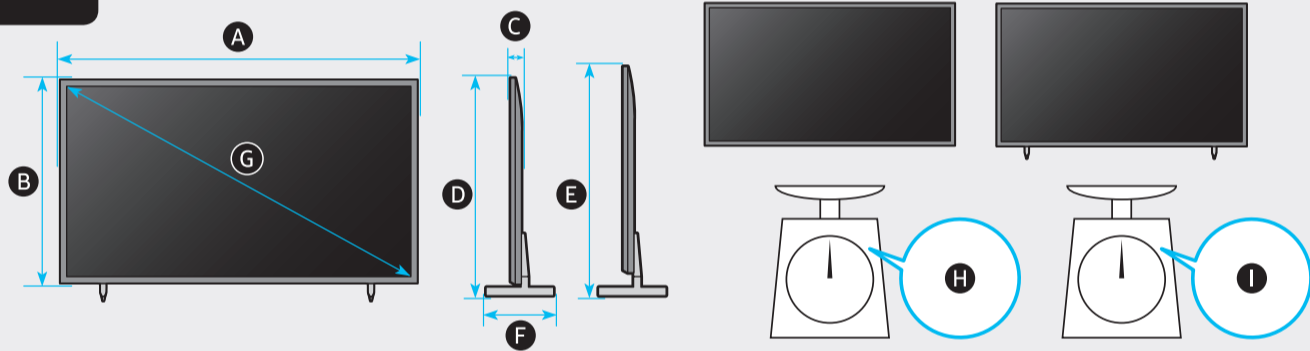

AU8***, UA8***

Q6*A, QA6*

5

*: 0-9, A-Z

	A	B	C	D	E	F	G	H	I
43Q6*A 43QA6*	38.0 inches (965.5 mm) (96.55 cm)	22.0 inches (559.8 mm) (55.98 cm)	1.0 inches (25.7 mm) (2.57 cm)	23.6 inches (599.8 mm) (59.98 cm)	24.6 inches (624.8 mm) (62.48 cm)	8.1 inches (205.6 mm) (20.56 cm)	42.5 inches (108 cm)	18.5 lbs (8.4 kg)	19.6 lbs (8.9 kg)
50Q6*A 50QA6*	44.0 inches (1118.3 mm) (111.83 cm)	25.4 inches (644.5 mm) (64.45 cm)	1.0 inches (25.7 mm) (2.57 cm)	26.9 inches (683.6 mm) (68.36 cm)	27.9 inches (708.6 mm) (70.86 cm)	9.0 inches (228.8 mm) (22.88 cm)	49.5 inches (125 cm)	25.4 lbs (11.5 kg)	26.9 lbs (12.2 kg)
43AU8*** 43UA8***	38.0 inches (965.5 mm) (96.55 cm)	22.0 inches (559.8 mm) (55.98 cm)	1.0 inches (25.7 mm) (2.57 cm)	23.6 inches (600.1 mm) (60.01 cm)	24.6 inches (625.1 mm) (62.51 cm)	7.7 inches (195.1 mm) (19.51 cm)	42.5 inches (108 cm)	18.5 lbs (8.4 kg)	19.6 lbs (8.9 kg)
50AU8*** 50UA8***	44.0 inches (1118.3 mm) (111.83 cm)	25.4 inches (644.5 mm) (64.45 cm)	1.0 inches (25.7 mm) (2.57 cm)	27.0 inches (684.6 mm) (68.46 cm)	28.0 inches (709.6 mm) (70.96 cm)	8.9 inches (226.6 mm) (22.66 cm)	49.5 inches (125 cm)	25.4 lbs (11.5 kg)	26.9 lbs (12.2 kg)
43AU9*** 43UA9***	38.0 inches (966.3 mm) (96.63 cm)	22.0 inches (560.2 mm) (56.02 cm)	1.0 inches (25.7 mm) (2.57 cm)	23.6 inches (600.5 mm) (60.05 cm)	24.6 inches (625.5 mm) (62.55 cm)	7.7 inches (195.1 mm) (19.51 cm)	42.5 inches (108 cm)	18.5 lbs (8.4 kg)	19.6 lbs (8.9 kg)

*: 0-9, A-Z

	VESA A x B (mm)	C (mm)	D x 4
43Q6*A 43QA6*	200 x 200	11-13	M8
50Q6*A 50QA6*			
43AU8*** 43UA8***			
50AU8*** 50UA8***			
43AU9*** 43UA9***			

SAMSUNG

QUICK SETUP GUIDE
GUIDE D'INSTALLATION RAPIDE
GUÍA RÁPIDA DE CONFIGURACIÓN
GUIA RÁPIDO DE INSTALAÇÃO
KURZANLEITUNG ZUR KONFIGURATION
GUIDA DI INSTALLAZIONE RAPIDA