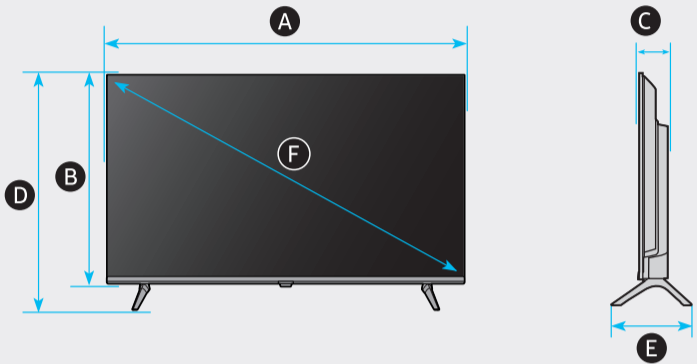

Posetite nas i uživajte u ekskluzivnom iskustvu pametne kupovine klikom na link:

<https://tehnoteka.rs/p/samsung-televizor-ue55au7022kxxh-akcija-cena/>

5

	A	B	C	D	E	F	G	H
43AU6*** 43AU7***	37.7 inches (958.4 mm) (95.84 cm)	22.4 inches (568.2 mm) (56.82 cm)	3.2 inches (80.2 mm) (8.02 cm)	24.8 inches (630.9 mm) (63.09 cm)	8.6 inches (217.5 mm) (21.75 cm)	42.5 inches (108 cm)	16.1 lbs (7.3 kg)	16.3 lbs (7.4 kg)
50AU6*** 50AU7***	43.8 inches (1112.2 mm) (111.22 cm)	25.8 inches (656.3 mm) (65.63 cm)	3.2 inches (80.1 mm) (8.01 cm)	28.5 inches (723.8 mm) (72.38 cm)	9.9 inches (251.7 mm) (25.17 cm)	49.5 inches (125 cm)	22.7 lbs (10.3 kg)	22.9 lbs (10.4 kg)
55AU6*** 55AU7***	48.3 inches (1227.6 mm) (122.76 cm)	28.4 inches (721.1 mm) (72.11 cm)	3.2 inches (80.1 mm) (8.01 cm)	31.1 inches (788.7 mm) (78.87 cm)	9.9 inches (251.7 mm) (25.17 cm)	54.6 inches (138 cm)	27.3 lbs (12.4 kg)	27.6 lbs (12.5 kg)
65AU6*** 65AU7***	57 inches (1447.5 mm) (144.75 cm)	33.3 inches (846.2 mm) (84.62 cm)	3.2 inches (81.1 mm) (8.11 cm)	36.1 inches (915.8 mm) (91.58 cm)	12.1 inches (308.5 mm) (30.85 cm)	64.5 inches (163 cm)	42.8 lbs (19.4 kg)	43.2 lbs (19.6 kg)