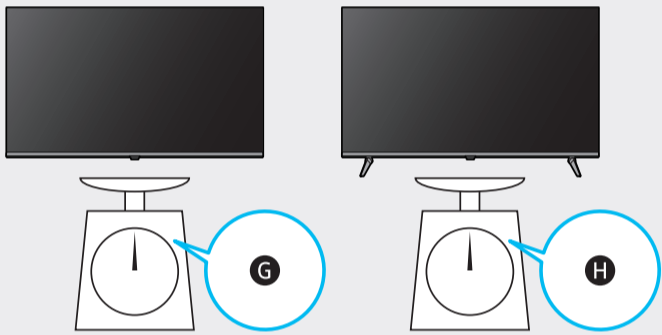

A	B	C	D	E	F	G	H
43AU6*** 43AU7***	37.7 inches (958.4 mm) (95.84 cm)	22.4 inches (568.2 mm) (56.82 cm)	3.2 inches (80.2 mm) (8.02 cm)	24.8 inches (630.9 mm) (63.09 cm)	8.6 inches (217.5 mm) (21.75 cm)	42.5 inches (108 cm)	16.1 lbs (7.3 kg)	16.3 lbs (7.4 kg)
50AU6*** 50AU7***	43.8 inches (1112.2 mm) (111.22 cm)	25.8 inches (656.3 mm) (65.63 cm)	3.2 inches (80.1 mm) (8.01 cm)	28.5 inches (723.8 mm) (72.38 cm)	9.9 inches (251.7 mm) (25.17 cm)	49.5 inches (125 cm)	22.7 lbs (10.3 kg)	22.9 lbs (10.4 kg)
55AU6*** 55AU7***	48.3 inches (1227.6 mm) (122.76 cm)	28.4 inches (721.1 mm) (72.11 cm)	3.2 inches (80.1 mm) (8.01 cm)	31.1 inches (788.7 mm) (78.87 cm)	9.9 inches (251.7 mm) (25.17 cm)	54.6 inches (138 cm)	27.3 lbs (12.4 kg)	27.6 lbs (12.5 kg)
65AU6*** 65AU7***	57 inches (1447.5 mm) (144.75 cm)	33.3 inches (846.2 mm) (84.62 cm)	3.2 inches (81.1 mm) (8.11 cm)	36.1 inches (915.8 mm) (91.58 cm)	12.1 inches (308.5 mm) (30.85 cm)	64.5 inches (163 cm)	42.8 lbs (19.4 kg)	43.2 lbs (19.6 kg)

*: 0-9, A-Z