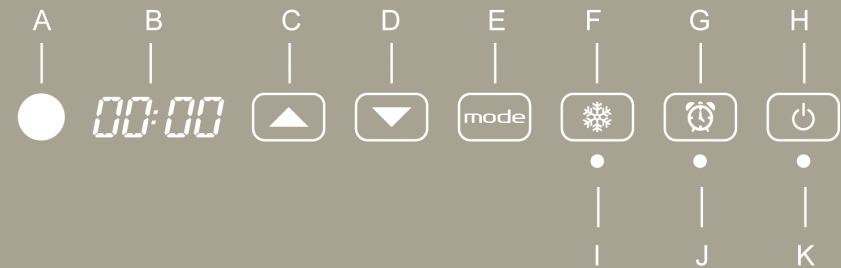

Heating style

Thanks to the built-in presence sensor, TOUCH will only heat when necessary, avoiding needless wastage of energy.

10 minutes after you leave the bathroom, TOUCH will automatically go into ECO mode (3,5°C lower than the setting on the ambient thermostat), thereby reducing consumption.

Naturally, as soon as it detects someone in the room, TOUCH will automatically take the temperature back to the comfort level set.

Alternatively, you can use TOUCH in a programmed mode, to have the temperature you prefer at the time you want it.

Control System

A-Presence sensor B-Display C-Key + D-Key E-Setting F-Function for the prevention of freezing G-Programming H-Stand-by switch I-Freezing-prevention indicator J-Programmed mode indicator K-Function indicator

Features

- Touch screen controls + LED display for the precise regulation of the temperature desired
- Presence sensor built into the product, to heat only when necessary, thereby avoiding costly energy wastage
- Weekly programming function
- Integrated towel bar + 4 hooks hidden in the lower part of the radiator to dry an extra number of towels
- Ultra-flat design – only 11 cm of thickness when installed on a wall
- Dust-prevention filter which can be extracted and washed
- IP24 protection against bursts of water, ideal for installation in wet places