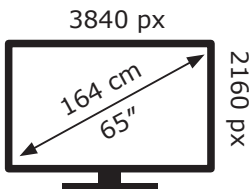

ENERG

PHILIPS

65OLED705/12

116 kWh/1000h

ABCDEF**G**

90 kWh/1000h