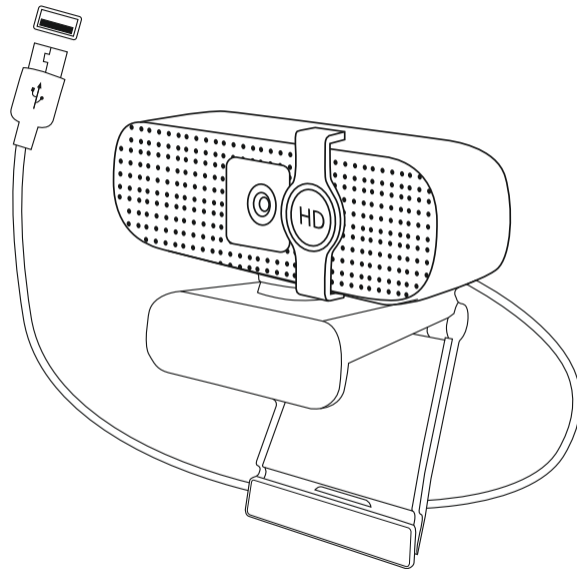

hama

XX
139991

Webcam

C-400

A

B