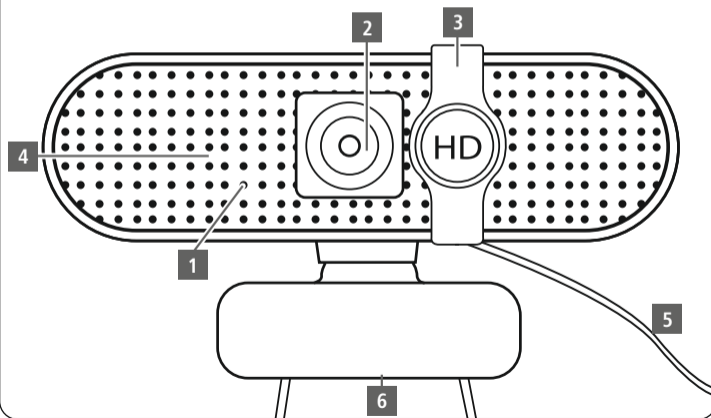

C

1 REC - CONTROL LED

4 MICROPHONE

2 1080P / 30FPS - 70° - FIXED FOCUS

5 USB-A CABLE 1.8M

3 CLOSABLE SPY PROTECTION

6 1/4" THREAT

All listed brands are trademarks of the corresponding companies. Errors and omissions excepted, and subject to technical changes. Our general terms of delivery and payment are applied.