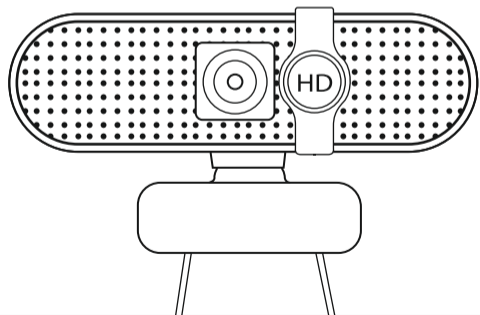

hama

XX
139991

Webcam

C-400