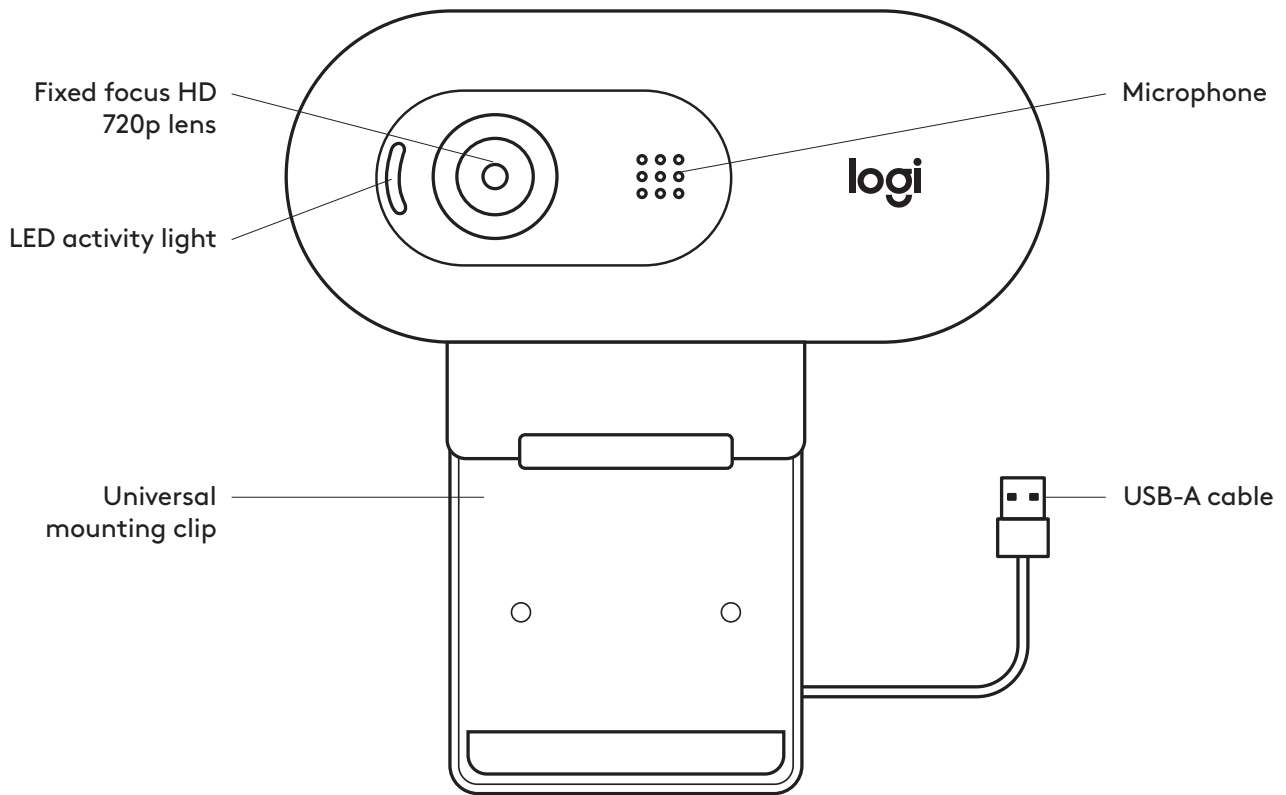

CONTENTS

English3

Français6

Español9

Português 12

KNOW YOUR PRODUCT

WHAT'S IN THE BOX

- 1 Webcam with 7 ft (2 m) attached USB-A cable
- 2 User documentation

SETTING UP THE WEBCAM

1 Place your webcam on a computer, laptop or monitor at a position or angle you desire.

2 Adjust the webcam to make sure the end on the universal mounting clip is flush with the back of your device.

3 Manually adjust the webcam up/down to the best position to frame yourself.

CONNECTING THE WEBCAM VIA USB-A

Plug the USB-A connector into the USB-A port on your computer.

SUCCESSFUL CONNECTION

LED activity light will light up when the webcam is in use by an application.

COMPONENTES DEL PRODUCTO

CONTENIDO DE LA CAJA

- 1 Cámara Web con cable USB-A fijo de 2 m (7 ft)
- 2 Documentación del usuario

INSTALACIÓN DE LA CÁMARA WEB

1 Coloca la cámara sobre una computadora, una laptop o un monitor, en la posición o el ángulo que desees.