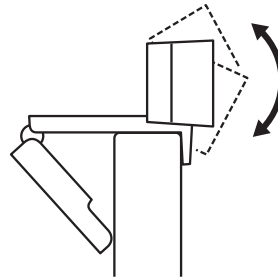

SETTING UP THE WEBCAM

1 Place your webcam on a computer, laptop or monitor at a position or angle you desire.

2 Adjust the webcam to make sure the end on the universal mounting clip is flush with the back of your device.

3 Manually adjust the webcam up/down to the best position to frame yourself.

CONNECTING THE WEBCAM VIA USB-A

Plug the USB-A connector into the USB-A port on your computer.

SUCCESSFUL CONNECTION

LED activity light will light up when the webcam is in use by an application.

DIMENSIONS

INCLUDING FIXED MOUNTING CLIP:

Height x Width x Depth:

1.26in (31.91mm) x 2.87in (72.91mm) x 2.62in (66.64mm)

Weight: 2.65oz (75g)

www.logitech.com/support/C505

PRÉSENTATION DU PRODUIT

CONTENU