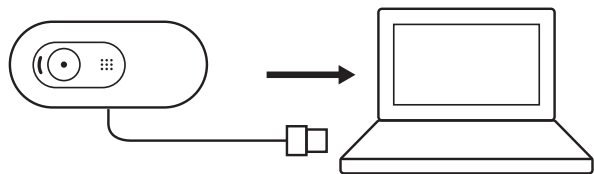

SETTING UP THE WEBCAM

1 Place your webcam on a computer, laptop or monitor at a position or angle you desire.

2 Adjust the webcam to make sure the end on the universal mounting clip is flush with the back of your device.

3 Manually adjust the webcam up/down to the best position to frame yourself.

CONNECTING THE WEBCAM VIA USB-A

Plug the USB-A connector into the USB-A port on your computer.

SUCCESSFUL CONNECTION

LED activity light will light up when the webcam is in use by an application.