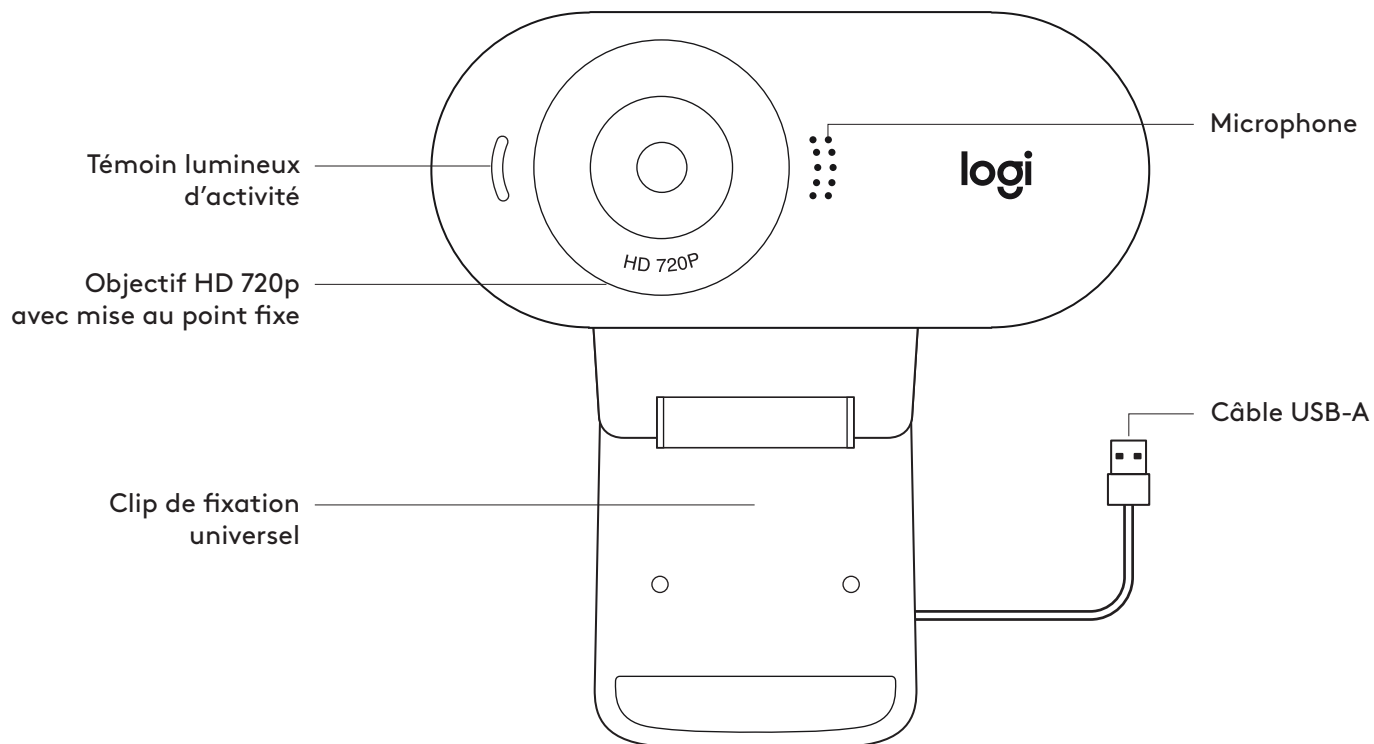

## DIMENSIONS

### INCLUDING FIXED MOUNTING CLIP:

Height x Width x Depth:  
2.80 in (71.15 mm) x 1.23 in (31.3 mm) x 1.02 in (25.95 mm)

Cable Length: 5 ft (1.5 m)

Weight: 2.51 oz (71.2 g), including clip and cable

[www.logitech.com/support/C310](http://www.logitech.com/support/C310)

### CONTENU

- 1 Webcam avec câble USB-A de 1,5 m (5 pieds) joint
- 2 Documentation utilisateur