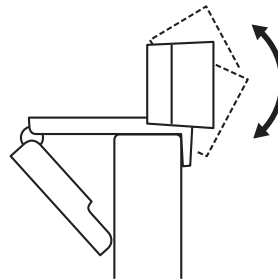

SETTING UP THE WEBCAM

- 1 Place your webcam on a computer, laptop or monitor at a position or angle you desire.

- 2 Adjust the webcam to make sure the end on the universal mounting clip is flush with the back of your device.

- 3 Manually adjust the webcam up/down to the best position to frame yourself.

CONNECTING THE WEBCAM VIA USB-A

Plug the USB-A connector into the USB-A port on your computer.

SUCCESSFUL CONNECTION

LED activity light will light up when the webcam is in use by an application.