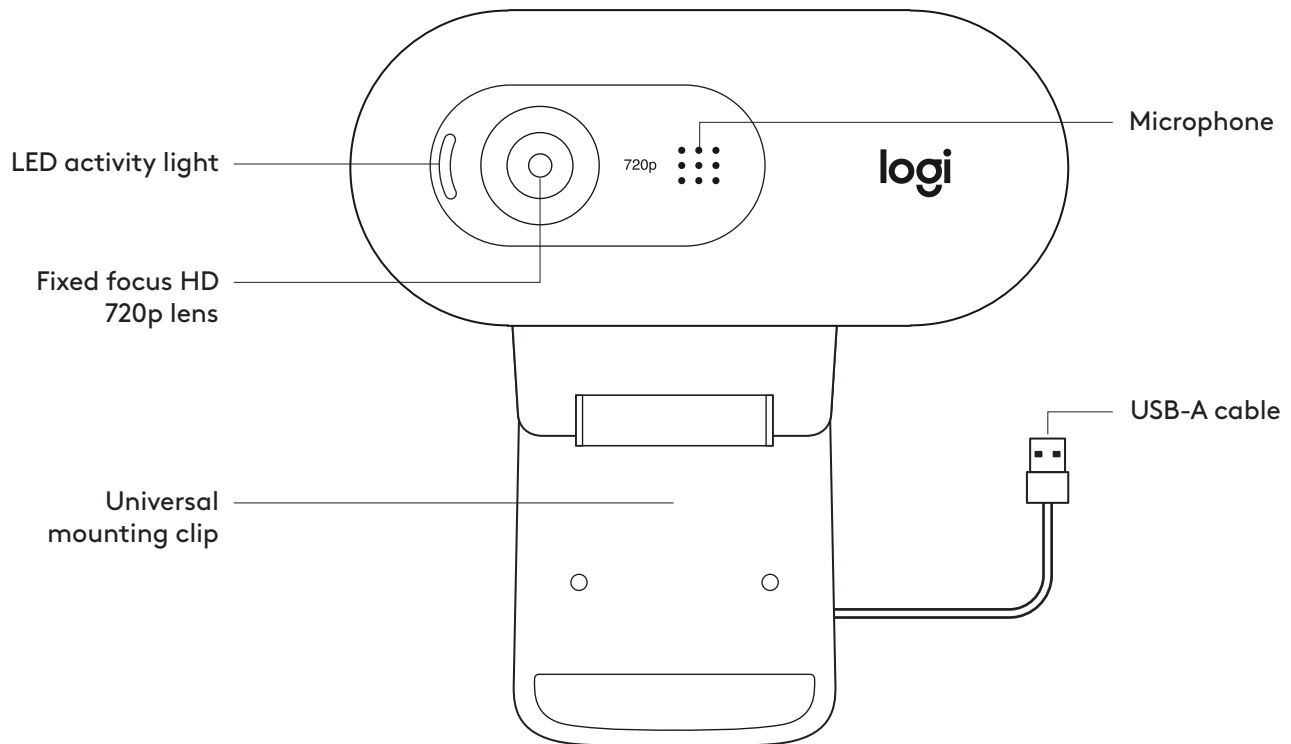

CONTENTS

English3

Français6

Español9

Português 12

KNOW YOUR PRODUCT

WHAT'S IN THE BOX

- 1 Webcam with 5 ft (1.5 m) attached USB-A cable
- 2 User documentation

SETTING UP THE WEBCAM

- 1 Place your webcam on a computer, laptop or monitor at a position or angle you desire.

- 2 Adjust the webcam to make sure the end on the universal mounting clip is flush with the back of your device.

- 3 Manually adjust the webcam up/down to the best position to frame yourself.

CONNECTING THE WEBCAM VIA USB-A

Plug the USB-A connector into the USB-A port on your computer.

SUCCESSFUL CONNECTION

LED activity light will light up when the webcam is in use by an application.

CONHECER O PRODUTO

O QUE A CAIXA CONTÉM

- 1 Webcam com cabo USB-A anexo de 1,5 m
- 2 Documentação do usuário

INSTALAÇÃO DA WEBCAM

1 Posicione a webcam no computador, laptop ou monitor na posição ou ângulo desejado.