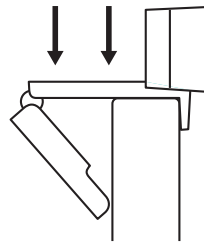

CONTENTS

English3

Français6

Español9

Português 12

KNOW YOUR PRODUCT

WHAT'S IN THE BOX

- 1 Webcam with 5 ft (1.5 m) attached USB-A cable
- 2 User documentation

- 3 Manually adjust the webcam up/down to the best position to frame yourself.

CONNECTING THE WEBCAM VIA USB-A

Plug the USB-A connector into the USB-A port on your computer.

SUCCESSFUL CONNECTION

LED activity light will light up when the webcam is in use by an application.