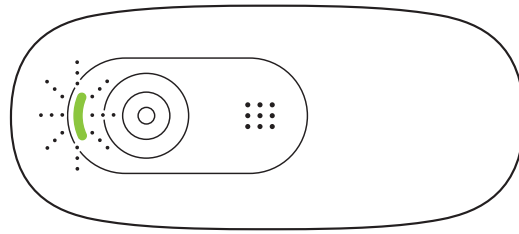

- 3 Manually adjust the webcam up/down to the best position to frame yourself.

CONNECTING THE WEBCAM VIA USB-A

Plug the USB-A connector into the USB-A port on your computer.

SUCCESSFUL CONNECTION

LED activity light will light up when the webcam is in use by an application.

DIMENSIONS

INCLUDING FIXED MOUNTING CLIP:

Height x Width x Depth:

1.26 in (31.91 mm) x 2.87 in (72.91 mm) x 2.62 in (66.64 mm)

Cable Length: 5 ft (1.5 m)

Weight: 2.65 oz (75 g)

www.logitech.com/support/C270