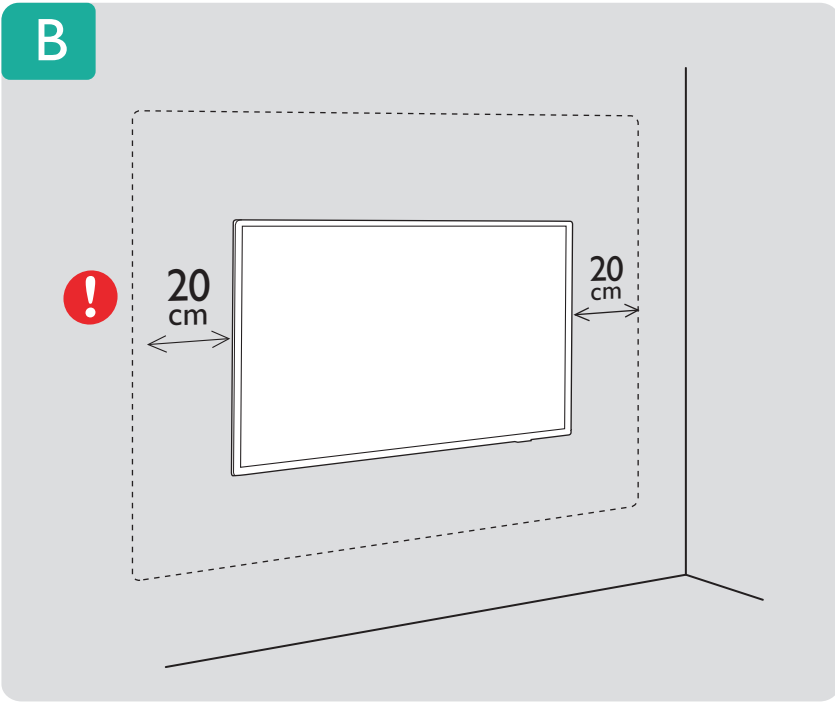

1

3a

R

B

VESA (x, y)

- 43" 100x200mm M6 (L: 10mm~12mm)  108 cm
- 50" 100x200mm M6 (L: 10mm~20mm)  126 cm

1

2