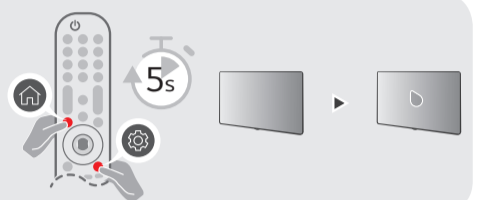

Posetite nas i uživajte u ekskluzivnom iskustvu pametne kupovine klikom na link:

<https://tehnoteka.rs/p/lg-televizor-60uq81003lb-akcija-cena/>

UQ81*

| | | A | B | C | D | E | F | F-G |
|-------------------|-------------|------|-----|-----|-----|------------------------|------|------|
| | | (mm) | | | | | (kg) | |
| 55UQ81003LA | 55UQ81006LK | 1235 | 787 | 260 | 715 | 57.5 | 15.4 | 14.0 |
| 55UQ81003LB | 55UQ81009LB | | | | | | | |
| 55UQ81003LJ | 55UQ81009LC | | | | | | | |
| 55UQ81003LK | 55UQ81009LK | | | | | | | |
| 55UQ81006LB | 55UQ81009LL | | | | | | | |
| 60UQ81003LA | 60UQ81006LB | 1356 | 855 | 340 | 783 | 57.5 | 18.5 | 17.1 |
| 60UQ81003LB | 60UQ81006LK | | | | | | | |
| 60UQ81003LJ | 60UQ81009LB | | | | | | | |
| 60UQ81003LK | 60UQ81009LK | | | | | | | |
| 65UQ81003LA | 65UQ81006LK | 1454 | 909 | 340 | 838 | 57.7 | 22.9 | 21.5 |
| 65UQ81003LB | 65UQ81009LB | | | | | | | |
| 65UQ81003LJ | 65UQ81009LC | | | | | | | |
| 65UQ81003LK | 65UQ81009LK | | | | | | | |
| 65UQ81006LB | 65UQ81009LL | | | | | | | |
| Power requirement | | | | | | AC 100-240 V- 50/60 Hz | | |