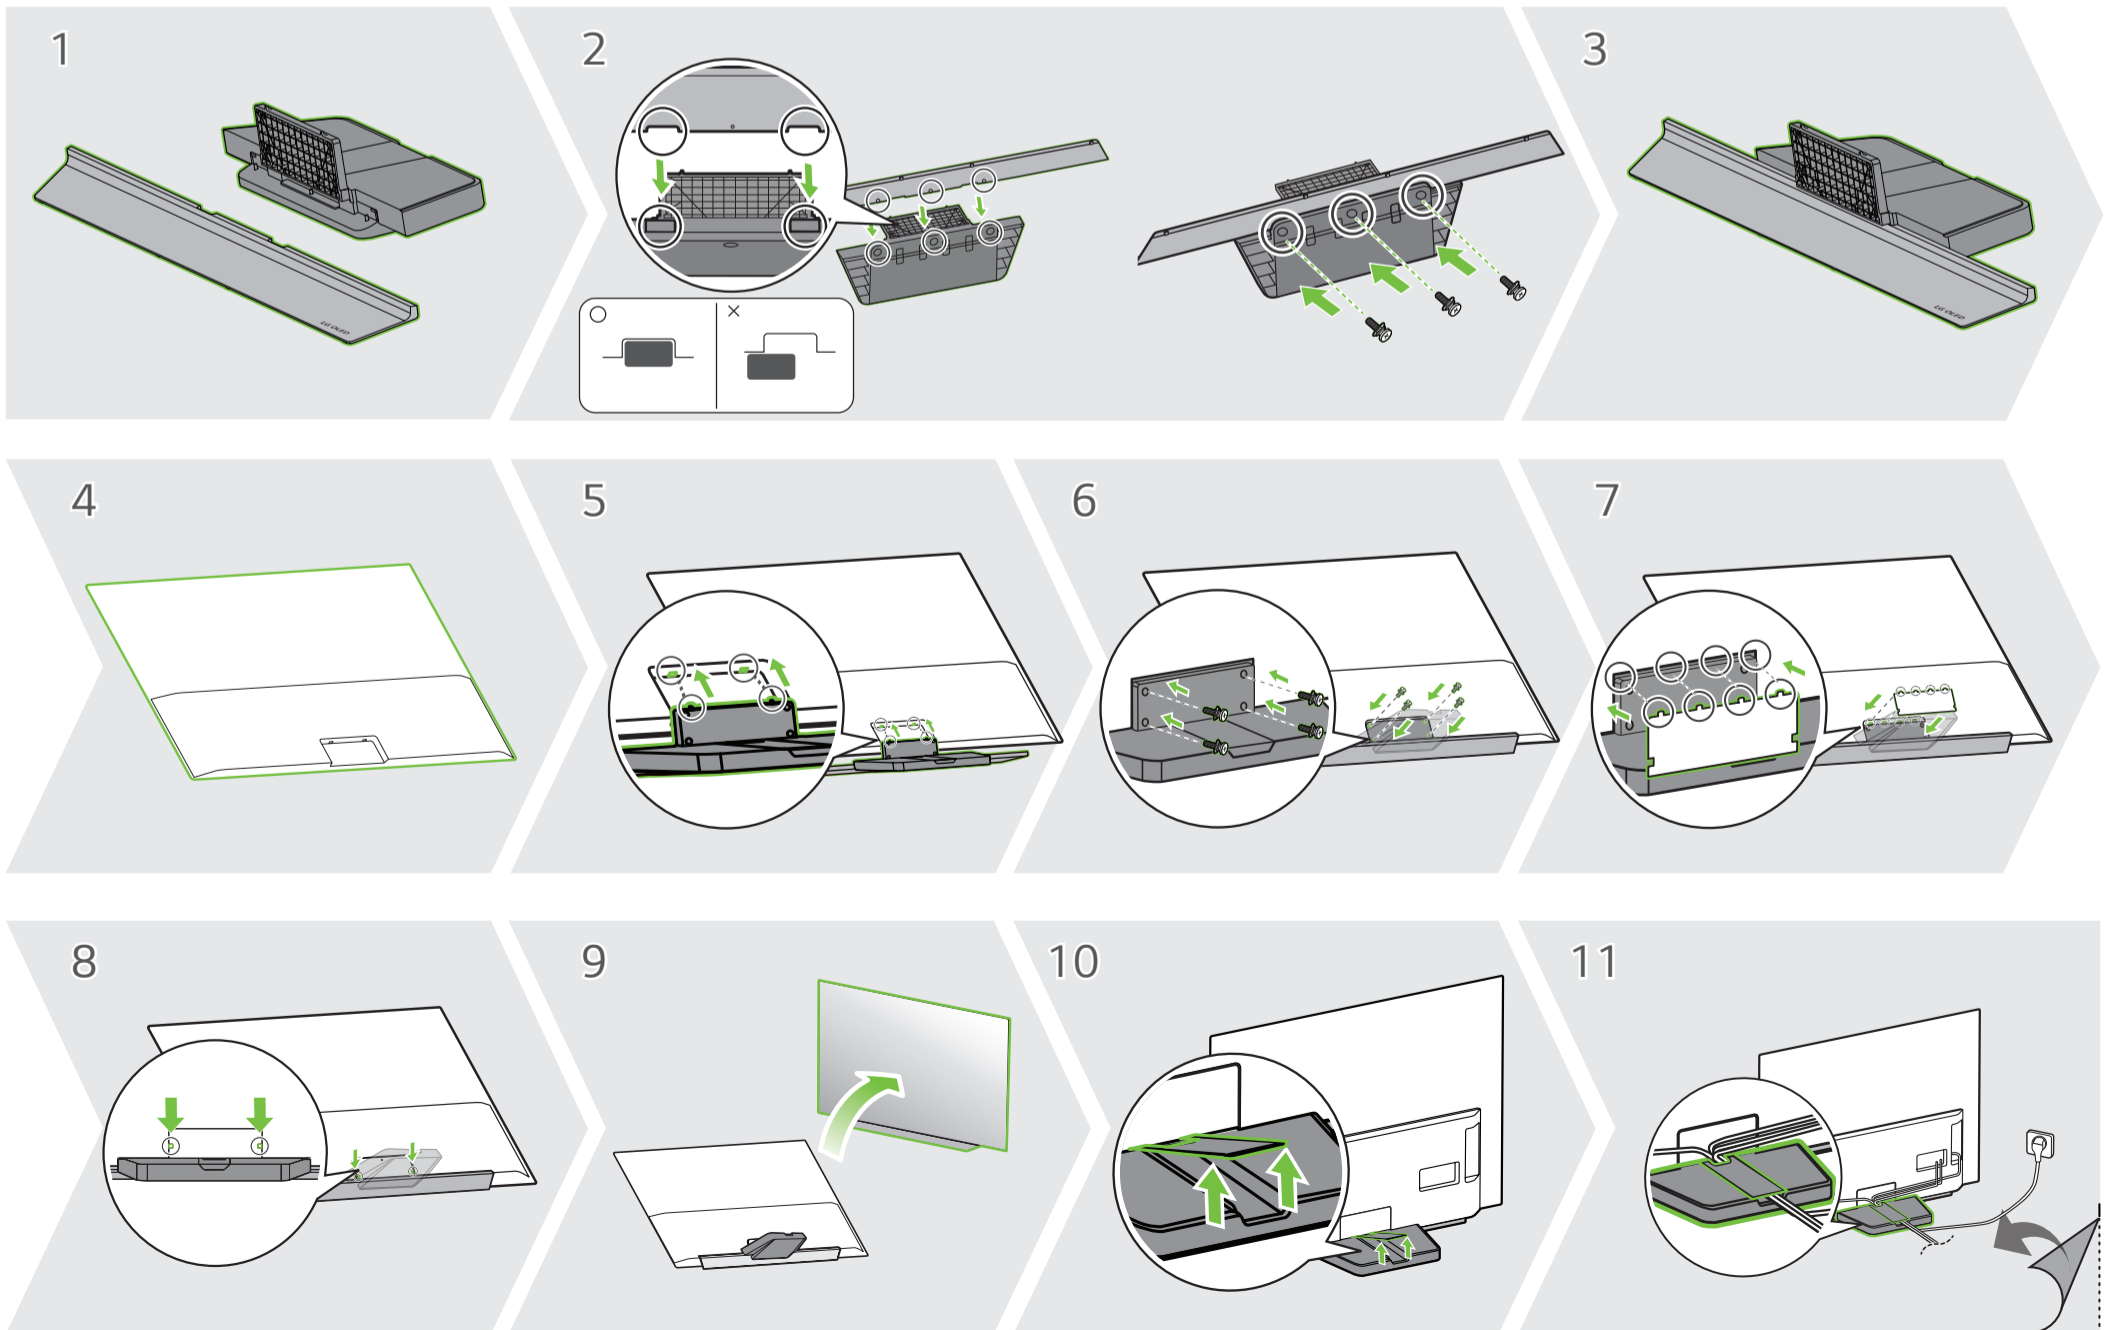

1-B OLED77C1\*

2

3

AUDIO OUT/  
H/P OUT

OPTICAL DIGITAL  
AUDIO OUT

LAN

ANTENNA/  
CABLE IN

HDMI IN