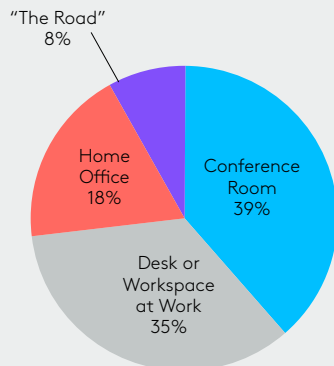

Logitech Connect

Primary Conferencing Locations

From: Wainhouse research,
Anywhere Workplace, 2015

Connect Room Set-up

Up to 6 People

Connect Features

Eye-level camera

With digital pan/tilt and mechanical tilt control.