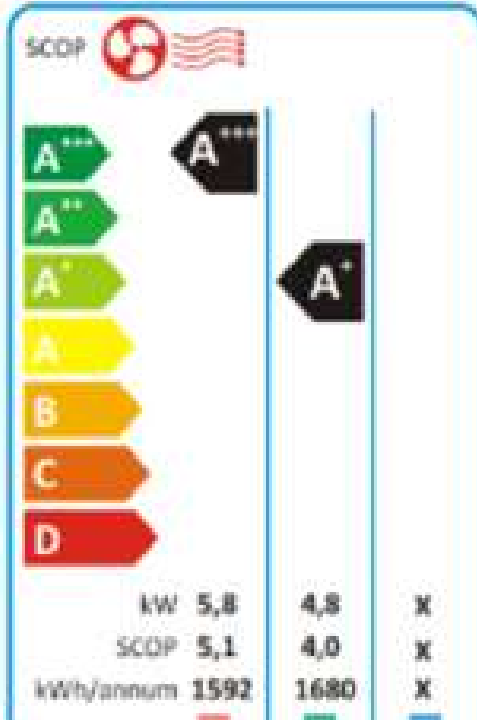

## Energetska nalepnica

TCL inverter klima TAC-24CHSD/XA73IS

The TCL logo is displayed in a bold, red, sans-serif font. It is centered within a white, trapezoidal shape that has a slanted right edge, set against a dark blue background.

Posetite nas i uživajte u ekskluzivnom iskustvu pametne kupovine klikom na link:

<https://tehnoteka.rs/p/tcl-inverter-klima-tac-24chsdxa73is-akcija-cena/>

**ENERG**  
енергия · енергія

**TCL**

**TAC-24CHSD/XA73IS**