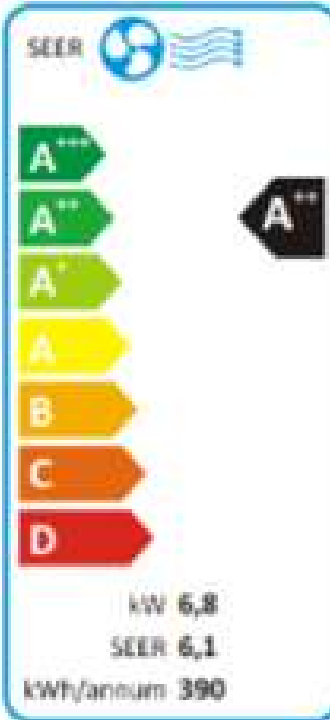

## Energetska nalepnica

TCL inverter klima TAC-24CHSD/XA73IS

The TCL logo is displayed in a bold, red, sans-serif font. It is centered within a white, trapezoidal shape that has a slanted right edge, set against a dark blue background.

Posetite nas i uživajte u ekskluzivnom iskustvu pametne kupovine klikom na link:

<https://tehnoteka.rs/p/tcl-inverter-klima-tac-24chsdxa73is-akcija-cena/>

**ENERG**  
енергия · енергія

**TCL**

**TAC-24CHSD/XA73IS**