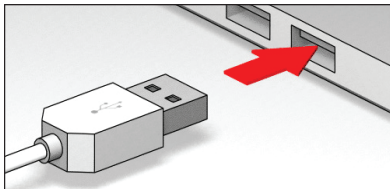

For models:

All White Shark® Plug & Play Keyboard models

ENGLISH USB Keyboard

Plug the keyboard into an available USB port.

The computer operating system will automatically detect the new device and install the proper drivers.