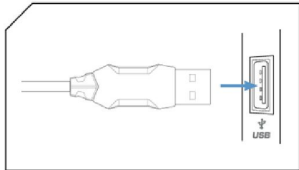

INSTALLATION

1. Connect the keyboard to the available USB port on your computer; if the peripherals are used for the first time wait approx. 15 seconds to install the generic driver.