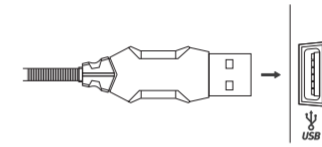

INSTALLATION

Connect the keyboard to an available USB port on your computer. If the keyboard is used for the first time wait approx. 15 seconds to install the generic driver.