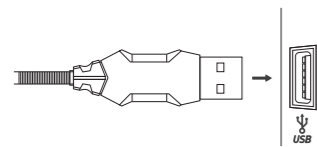

INSTALLATION

Connect the mouse to an available USB port on your computer.
When connecting for the first time, wait 15 seconds until the generic driver is installed.