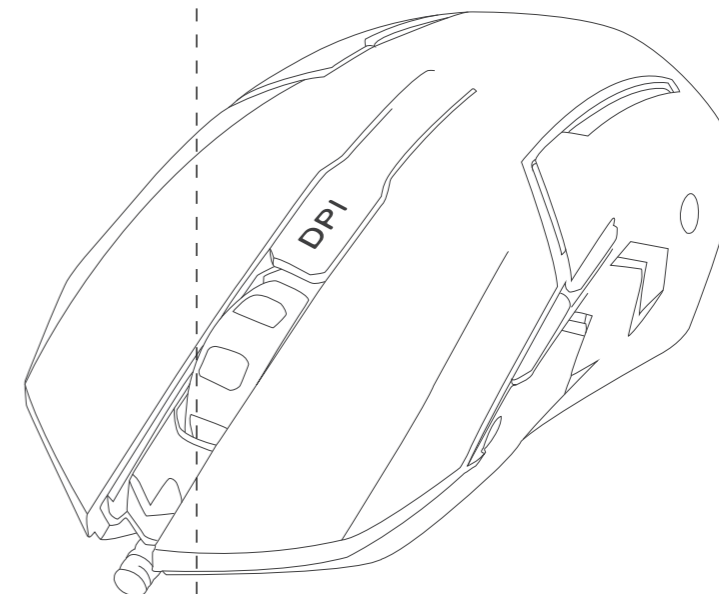

TECH SPECS

Sensor: Optical
DPI: 800-1200-2400-3200
Buttons: 6
Switch rating: 3 million clicks
Backlight: 7 colors
Interface: USB 2.0
Cable length: 1.5 m

QUICK
INSTALLATION
GUIDE

PRODUCT PRESENTATION

1. FEATURES

- ergonomic mouse shape that suits various grip styles
- Rubber scroll wheel for enhanced feel
- 7-color backlight with breathing effect
- No driver required

2. SYSTEM REQUIREMENTS

PC system or compatible with one USB port available,
Windows 7 or newer operating system.