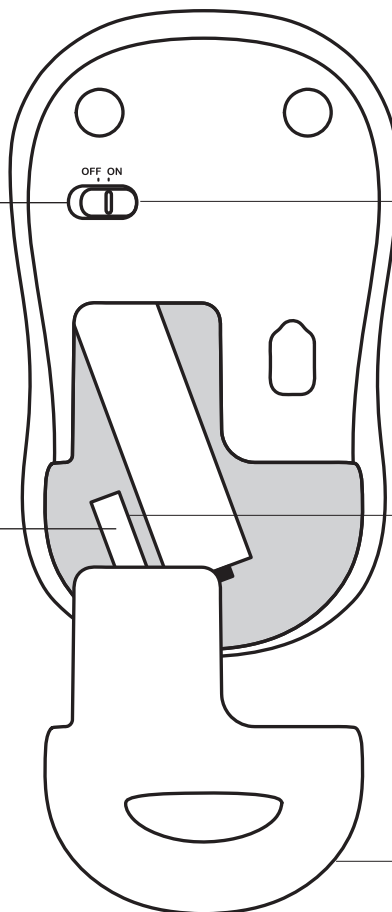

MOUSE FEATURES

Left mouse buttons

Right mouse buttons

Scroll wheel

Press the wheel down for middle button (function can vary by software application)

On/Off slider switch

USB Nano receiver storage

Battery door release