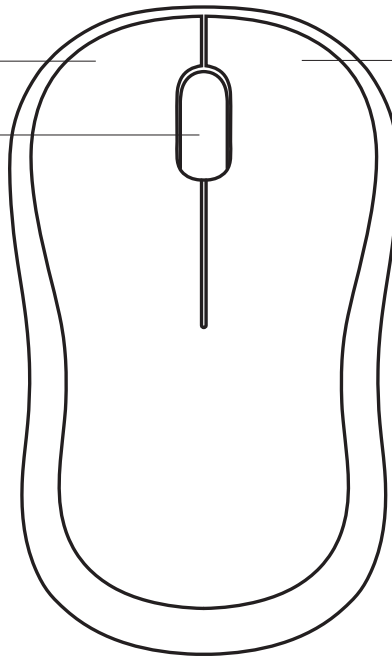

MOUSE FEATURES

Left mouse buttons

Right mouse buttons

Scroll wheel

Press the wheel down for middle button (function can vary by software application)

On/Off slider switch

USB Nano receiver storage

Battery door release