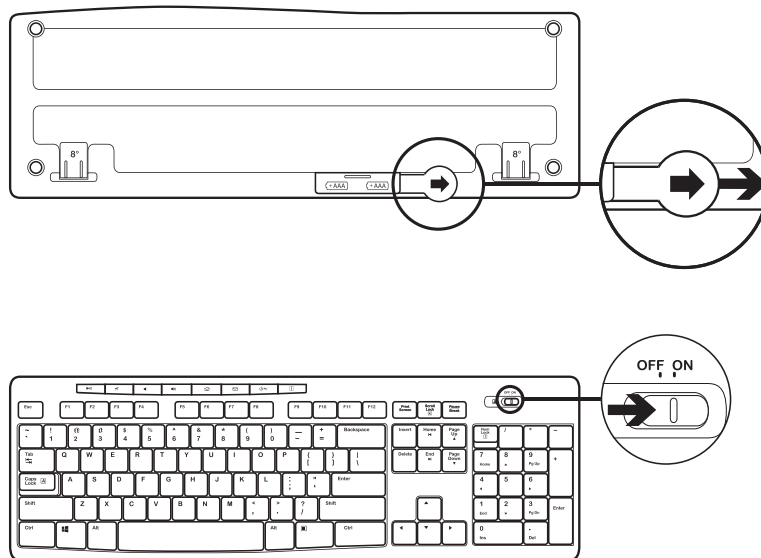

1. Logitech K270 Keyboard
2. Logitech M185 Mouse
3. AAA Battery x 2
4. AA Battery x 1
5. USB Nano receiver
6. User documentation

CONNECTING THE KEYBOARD AND MOUSE

www.logitech.com/support/mk270

1

2

3

DIMENSION